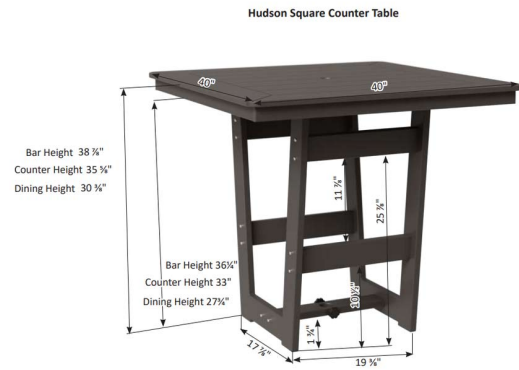

Marine Finishes

Short Description

Hudson 40" x 40" Square Counter Table HSMT0040C by Berlin Gardens

Description

The Hudson 40" x 40" Square Counter Table HSMT0040C by Berlin Gardens offers a timeless and distinctive outdoor dining experience. Crafted with PolyTuf™ Lumber, these tables are dense, durable, and virtually maintenance-free, ensuring they won't crack, fade, or rot over time. Designed to withstand diverse climates, including intense sun, snowy winters, and coastal winds, they're constructed from High-Density Polyethylene (HDPE) lumber made from 95% recycled plastic. With UV protection and color infusion, there's no need for painting or waterproofing. The Hudson Collection proudly embraces sustainability and quality, being BPA-free and Amish-made in the USA. Featuring chrome-plated stainless steel fasteners and corrosion-resistant aluminum support pieces, it combines classic style with long-lasting durability for outdoor dining excellence.

Includes

- One (1) Hudson 40" x 40" Square Counter Table HSMT0040C

Dimensions

- 40" W x 40" D X 35.63" H (90 lbs.)

Features

- PolyTuf™ Lumber is dense, durable and virtually maintenance free
- Unlike natural wood, poly lumber won't crack, fade or rot over time
- Built to withstand a range of climates, including hot sun, snowy winters, and strong coastal winds
- High Density Polyethylene (HDPE) lumber manufactured using 95% recycled plastic
- UV protectant and color infused into the lumber; no painting or waterproofing needed