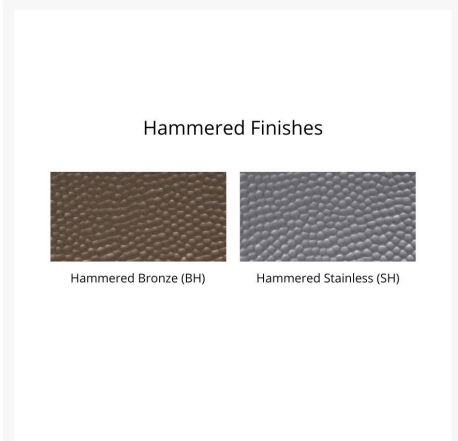

Product Images

Short Description

Berkley Square Expandable Dining Table 42"x42" Hammered Finish BHFT4262D by Berlin Gardens

Description

The Berkley Square Expandable Dining Table 42"x42" Hammered Finish BHFT4262D by Berlin Gardens offers a versatile and durable outdoor dining experience with its expandable tables. Crafted from PolyTuf™ Lumber, this collection ensures long-lasting, virtually maintenance-free furniture that won't crack, fade, or rot over time, making it ideal for various climates, including harsh sun, snowy winters, and coastal winds. Made from 95% recycled plastic, the High-Density Polyethylene (HDPE) lumber is environmentally friendly and requires no painting or waterproofing thanks to UV protection and color infusion. Amish-made in the USA and BPA-free, this collection exemplifies quality and eco-consciousness. Additionally, chrome-plated stainless steel fasteners and corrosion-resistant aluminum support pieces guarantee both style and durability, making the Berkley Collection a superb choice for outdoor dining and entertaining.

Includes

- One (1) Berkley Square Expandable Dining Table 42"x42" Hammered Finish BHFT4262D

Dimensions

- 42" W X 42" (up to 62") L X 30.63" H (127 lbs.)

Features

- PolyTuf™ Lumber is dense, durable and virtually maintenance free
- Unlike natural wood, poly lumber won't crack, fade or rot over time
- Built to withstand a range of climates, including hot sun, snowy winters, and strong coastal winds
- High Density Polyethylene (HDPE) lumber manufactured using 95% recycled plastic
- UV protectant and color infused into the lumber; no painting or waterproofing needed
- BPA free and Amish made in the USA
- Chrome-plated stainless steel fasteners and aluminum support pieces are corrosion resistant
- Assembly Required