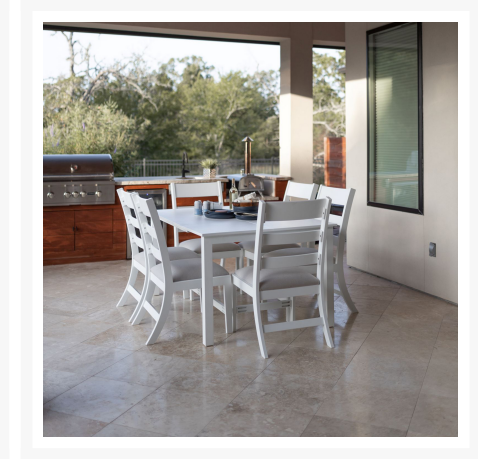

Product Images

Short Description

Berkley Square Expandable Dining Table 42"x42" BET4262D by Berlin Gardens

Description

The Berkley Square Expandable Dining Table 42"x42" BET4262D by Berlin Gardens offers a versatile and durable outdoor dining experience with its expandable tables. Crafted from PolyTuf™ Lumber, this collection ensures long-lasting, virtually maintenance-free furniture that won't crack, fade, or rot over time, making it

ideal for various climates, including harsh sun, snowy winters, and coastal winds. Made from 95% recycled plastic, the High-Density Polyethylene (HDPE) lumber is environmentally friendly and requires no painting or waterproofing thanks to UV protection and color infusion. Amish-made in the USA and BPA-free, this collection exemplifies quality and eco-consciousness. Additionally, chrome-plated stainless steel fasteners and corrosion-resistant aluminum support pieces guarantee both style and durability, making the Berkley Collection a superb choice for outdoor dining and entertaining.

Includes

- One (1) Berkley Square Expandable Dining Table 42"x42" BET4262D

Dimensions

- 42" W X 42" (up to 62") L X 30.63" H (127 lbs.)

Features

- PolyTuf™ Lumber is dense, durable and virtually maintenance free
- Unlike natural wood, poly lumber won't crack, fade or rot over time
- Built to withstand a range of climates, including hot sun, snowy winters, and strong coastal winds
- High Density Polyethylene (HDPE) lumber manufactured using 95% recycled plastic
- UV protectant and color infused into the lumber; no painting or waterproofing needed
- BPA free and Amish made in the USA
- Chrome-plated stainless steel fasteners and aluminum support pieces are corrosion resistant
- Assembly Required