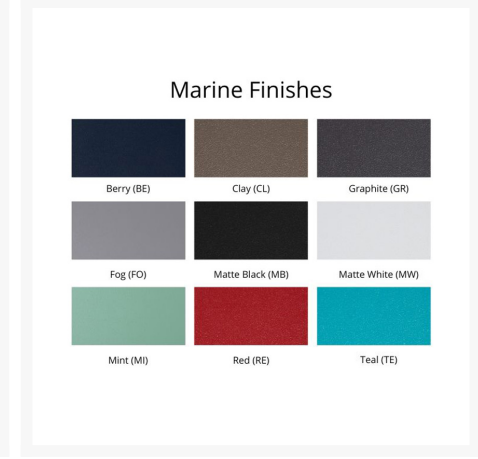

Product Images

Short Description

Berkley Square Expandable Dining Table 42"x42" BET4262D by Berlin Gardens

Description

The Berkley Square Expandable Dining Table 42"x42" BET4262D by Berlin Gardens offers a versatile and durable outdoor dining experience with its expandable tables. Crafted from PolyTuf™ Lumber, this collection ensures long-lasting, virtually maintenance-free furniture that won't crack, fade, or rot over time, making it

ideal for various climates, including harsh sun, snowy winters, and coastal winds. Made from 95% recycled plastic, the High-Density Polyethylene (HDPE) lumber is environmentally friendly and requires no painting or waterproofing thanks to UV protection and color infusion. Amish-made in the USA and BPA-free, this collection exemplifies quality and eco-consciousness. Additionally, chrome-plated stainless steel fasteners and corrosion-resistant aluminum support pieces guarantee both style and durability, making the Berkley Collection a superb choice for outdoor dining and entertaining.

Includes

- One (1) Berkley Square Expandable Dining Table 42"x42" BET4262D

Dimensions

- 42" W X 42" (up to 62") L X 30.63" H (127 lbs.)

Features

- PolyTuf™ Lumber is dense, durable and virtually maintenance free
- Unlike natural wood, poly lumber won't crack, fade or rot over time
- Built to withstand a range of climates, including hot sun, snowy winters, and strong coastal winds
- High Density Polyethylene (HDPE) lumber manufactured using 95% recycled plastic
- UV protectant and color infused into the lumber; no painting or waterproofing needed
- BPA free and Amish made in the USA
- Chrome-plated stainless steel fasteners and aluminum support pieces are corrosion resistant
- Assembly Required