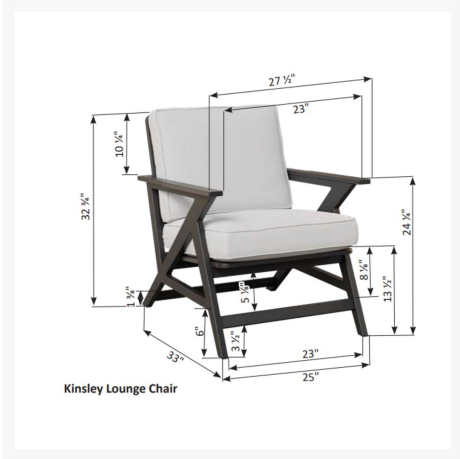

## Product Images

---

## Dimensions

- 27.5" W X 33" D X 32.75" H (49 lbs.)
- Arm Height 24.25"