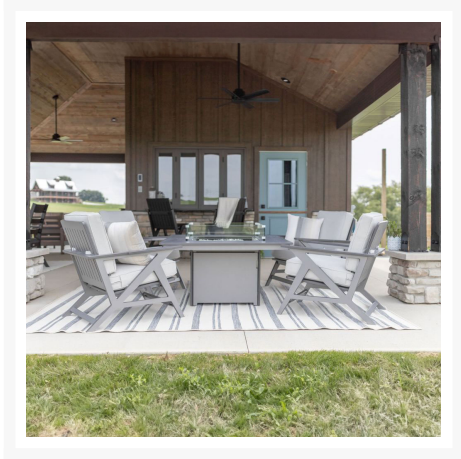

Short Description

Kinsley Lounge Chair KLAC2833 by Berlin Gardens

Description

The Kinsley Lounge Chair KLAC2833 by Berlin Gardens is part of a premium outdoor furniture line renowned for its exceptional durability and all-weather resilience. Crafted from PolyTuf™ Lumber, which consists of 95% recycled plastic, this furniture is virtually maintenance-free and resistant to cracking, fading, and rot. It's designed to withstand various climates, including harsh sunlight, snowy winters, and coastal winds. With UV protection and color infusion into the lumber, there's no need for painting or waterproofing. BPA-free and handcrafted by Amish artisans in the USA, the collection boasts top-notch quality. The cushions are made for comfort and practicality, featuring quick-drying Polyurethane foam, Dacron wrapping for moisture wicking, and Sunbrella fabric with a 5-year fade warranty. The use of chrome-plated stainless steel fasteners and corrosion-resistant aluminum support pieces ensures longevity and style for years to come. The collection offers an enduring blend of eco-friendliness, comfort, and craftsmanship, making it an ideal choice for those seeking long-lasting and stylish outdoor furniture solutions.

Includes

- One (1) Kinsley Lounge Chair KLAC2833