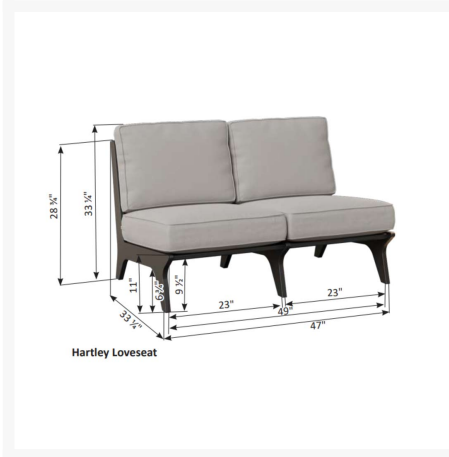

Short Description

Hartley Loveseat HALS4929 by Berlin Gardens

Description

The Hartley Loveseat HALS4929 by Berlin Gardens makes an excellent pick for low-maintenance patio seating. Hartley's modern frame design, clean lines and East Coast charm give it a unique visual appeal, while sturdy, all-weather construction ensures lasting performance across the seasons. Whether you're looking for a refreshing pop of color, relaxing earth tones or minimalist basics for your next patio upgrade, this outdoor furniture collection is sure to impress at your next gathering. Constructed with PolyTuf™ Lumber, one of the highest grades of poly lumber on the market, this piece is guaranteed to last. Its durable aluminum support pieces, all-weather cushions and fade-resistant fabric are also made to endure in any outdoor setting, rain or shine. This item comes with self welt, which you can read more about below!

Includes

- One (1) Hartley Loveseat HALS4929

Dimensions

- 49" W X 33.25" D X 28.75" H (56 lbs.)