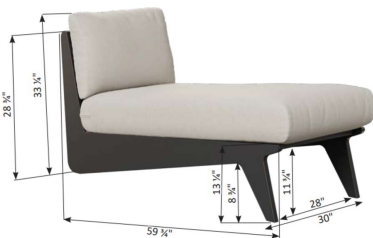

Product Images

Marine Finishes

HOLLAND HARTLEY

Holland Cushion

Chaise Back Cushion: 30"W x 19"H x 8"T

Chaise Seat Cushion: 29"W x 58"D x 7"T

Hartley Cushion

Chaise Back Cushion: 30"W x 19"H x 6"T

Chaise Seat Cushion: 30"W x 57"D x 8"T

Holland Chaise

Short Description

Holland Chaise Lounge HOCL3029 by Berlin Gardens

Description

The Holland Chaise Lounge HOCL3029 by Berlin Gardens is part of a high-quality, modern outdoor furniture line known for its eco-friendliness and durability. It features PolyTuf™ Lumber, a dense, low-maintenance material made from 95% recycled plastic, produced in the USA by Amish craftsmen. The collection's cushions

Includes

- One (1) Holland Chaise Lounge HOCL3029

Dimensions

- 30" W X 59.75" D X 28.75" H (67 lbs.)

Features

- PolyTuf™ Lumber is dense, durable and virtually maintenance free
- Unlike natural wood, poly lumber won't crack, fade or rot over time
- Built to withstand a range of climates, including hot sun, snowy winters, and strong coastal winds
- High Density Polyethylene (HDPE) lumber manufactured using 95% recycled plastic
- UV protectant and color infused into the lumber; no painting or waterproofing needed
- BPA free and Amish made in the USA
- Cushions are made with quick-drying Polyurethane foam and wrapped in Dacron, which wicks away moisture
- Cushions are made with Sunbrella fabric, which has a 5 year fade warranty and is easy to clean
- Chrome-plated stainless steel fasteners and aluminum support pieces are corrosion resistant
- Assembly Required