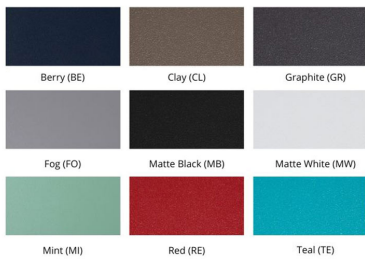

Product Images

Marine Finishes

HOLLAND HARTLEY

Holland Cushion

Chaise Back Cushion: 30"W x 19"H x 8"T

Chaise Seat Cushion: 29"W x 58"D x 7"T

Hartley Cushion

Chaise Back Cushion: 30"W x 19"H x 6"T

Chaise Seat Cushion: 30"W x 57"D x 8"T

Holland Chaise

Short Description

Holland Chaise Lounge HOCL3029 by Berlin Gardens

Description

The Holland Chaise Lounge HOCL3029 by Berlin Gardens is part of a high-quality, modern outdoor furniture line known for its eco-friendliness and durability. It features PolyTuf™ Lumber, a dense, low-maintenance material made from 95% recycled plastic, produced in the USA by Amish craftsmen. The collection's cushions

Includes

- One (1) Holland Chaise Lounge HOCL3029

Dimensions

- 30" W X 59.75" D X 28.75" H (67 lbs.)

Features

- PolyTuf™ Lumber is dense, durable and virtually maintenance free
- Unlike natural wood, poly lumber won't crack, fade or rot over time
- Built to withstand a range of climates, including hot sun, snowy winters, and strong coastal winds
- High Density Polyethylene (HDPE) lumber manufactured using 95% recycled plastic
- UV protectant and color infused into the lumber; no painting or waterproofing needed
- BPA free and Amish made in the USA
- Cushions are made with quick-drying Polyurethane foam and wrapped in Dacron, which wicks away moisture
- Cushions are made with Sunbrella fabric, which has a 5 year fade warranty and is easy to clean
- Chrome-plated stainless steel fasteners and aluminum support pieces are corrosion resistant
- Assembly Required