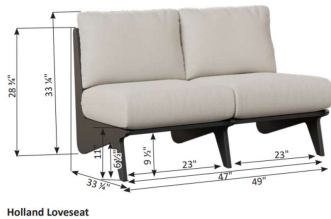

Back Cushion: 26"W x 19.5"H x 7"T

Seat Cushion: 24.5"W x 27"D x 7"H

Hartley Cushion

Back Cushion: 24.5"W x 19.5"H x 6.5"T

Seat Cushion: 25"W x 26.75"D x 7"T

Holland Loveseat

Short Description

Holland Loveseat HOLS4929 by Berlin Gardens

Includes

- One (1) Holland Loveseat HOLS4929

Dimensions

- 49" W X 33.25" D X 28.75" H (68 lbs.)

Features

- PolyTuf™ Lumber is dense, durable and virtually maintenance free
- Unlike natural wood, poly lumber won't crack, fade or rot over time
- Built to withstand a range of climates, including hot sun, snowy winters, and strong coastal winds
- High Density Polyethylene (HDPE) lumber manufactured using 95% recycled plastic
- UV protectant and color infused into the lumber; no painting or waterproofing needed
- BPA free and Amish made in the USA
- Cushions are made with quick-drying Polyurethane foam and wrapped in Dacron, which wicks away moisture
- Cushions are made with Sunbrella fabric, which has a 5 year fade warranty and is easy to clean
- Chrome-plated stainless steel fasteners and aluminum support pieces are corrosion resistant
- Assembly Required