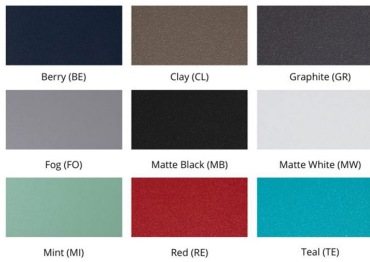

Marine Finishes