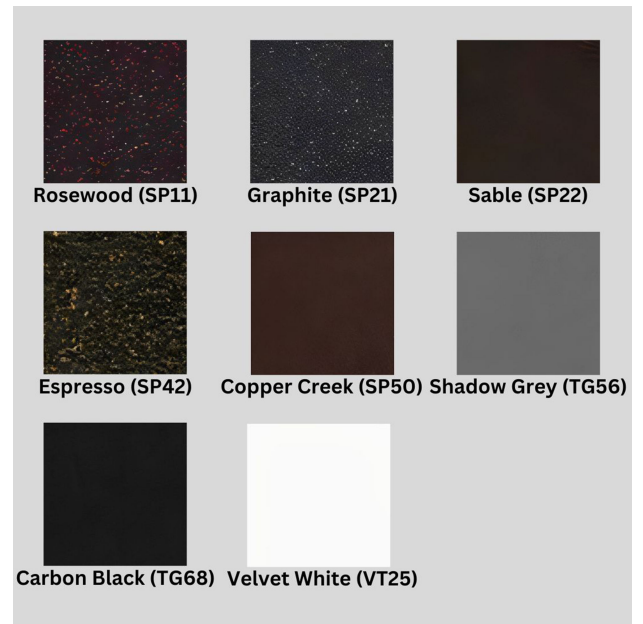

Short Description

Studio Padded Sling Bar Stool 77192P-BS by OW Lee

Description

Elevate your outdoor space with the Studio Sling Dining Arm Chair (77192-A) by OW Lee, where sleek modern lines meet the timeless essence of mid-century and contemporary design. Crafted entirely from lightweight, rust-proof, and durable powder-coated aluminum frames, the Studio Collection by OW Lee is the ideal choice for coastal locations and any modern setting. Enhanced by Sunbrella sling fabric, known for its distinctiveness, fade resistance, and easy maintenance, Studio brings effortless style to your outdoor living. Discover the perfect blend of form and function with the Studio Collection, a symbol of modern sophistication in every detail.

Includes

- One (1) Studio Padded Sling Bar Stool 77192P-BS

Dimensions

- 24.25" W x 28.25" D x 79.75" H (35 lbs.)
- Seat Height: 30.5"
- Arm Height: 38.5"

Features

- Powder-coated aluminum frames are lightweight, durable, and rust proof
- Super-polyester powder-coated aluminum frames are treated with a multi-step finish for maximum outdoor protection
- Sling fabric is durable, easy to maintain, and comfortable