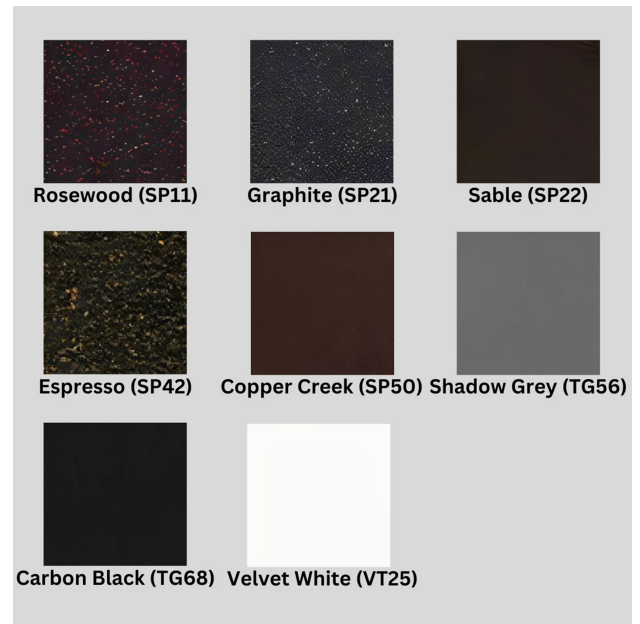

Short Description

Studio Padded Sling Swivel Rocker Dining Arm Chair 77192P-SR by OW Lee

Description

Elevate your outdoor space with the Studio Sling Dining Arm Chair (77192-A) by OW Lee, where sleek modern lines meet the timeless essence of mid-century and contemporary design. Crafted entirely from lightweight, rust-proof, and durable powder-coated aluminum frames, the Studio Collection by OW Lee is the ideal choice for coastal locations and any modern setting. Enhanced by Sunbrella sling fabric, known for its distinctiveness, fade resistance, and easy maintenance, Studio brings effortless style to your outdoor living. Discover the perfect blend of form and function with the Studio Collection, a symbol of modern sophistication in every detail.

Includes

- One (1) Studio Padded Sling Swivel Rocker Dining Arm Chair 77192P-SR

Dimensions

- 24.25" W x 28.25" D x 37.25" H (36 lbs.)
- Seat Height: 18.25"
- Arm Height: 26.25"

Features

- Powder-coated aluminum frames are lightweight, durable, and rust proof
- Super-polyester powder-coated aluminum frames are treated with a multi-step finish for maximum outdoor protection
- Sling fabric is durable, easy to maintain, and comfortable