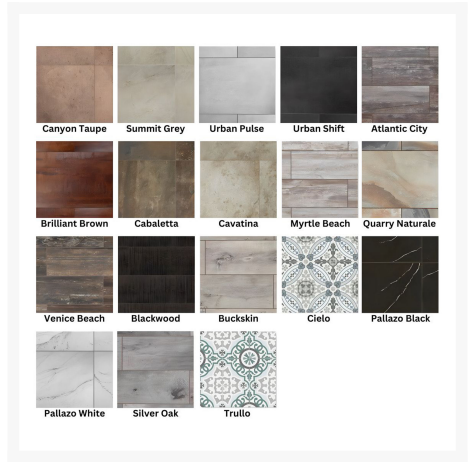

## Short Description

Kensington 50"x28" Rectangle Occasional Table with Shelf 91-OTS2850RT by OW Lee

## Description

Discover the essence of timeless elegance in the Kensington 50" x28" Rectangle Occasional Table with Shelf (91-OTS2850RT) by OW Lee. The Kensington Collection by OW Lee strikes a perfect harmony between modern allure and neo-classical finesse. Inspired by the prestigious West London Borough housing Kensington Palace, each piece exudes remarkable comfort and exquisite design. Crafted with meticulous attention to detail, cast aluminum detailing lends a truly unique appearance. Lightweight and rust-proof, our powder-coated aluminum frames, treated with a multi-step finish, ensure unparalleled outdoor durability. Elevate your outdoor oasis with the Kensington Collection, where modern meets classical sophistication.