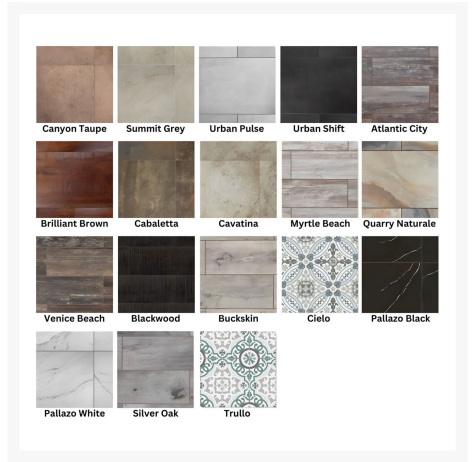

PATIO
PRODUCTIONS

Patio Productions San Diego

2161 Hancock St

San Diego, CA 92110

Phone: 1-888-947-4449

Product Images

Short Description

Kensington 18" Square Side Table 91-ST18SQ by OW Lee

Description

Discover the essence of timeless elegance in the Kensington 18" Square Side Table (91-ST18SQ) by OW Lee. The Kensington Collection by OW Lee strikes a perfect harmony between modern allure and neo-classical finesse. Inspired by the prestigious West London Borough housing Kensington Palace, each piece exudes remarkable comfort and exquisite design. Crafted with meticulous attention to detail, cast aluminum detailing lends a truly unique appearance. Lightweight and rust-proof, our powder-coated aluminum frames, treated with a multi-step finish, ensure unparalleled outdoor durability. Elevate your outdoor oasis with the Kensington Collection, where modern meets classical sophistication.

Includes

- One (1) Kensington 18" Square Side Table 91-ST18SQ

Dimensions

- 18" W x 18" D x 21" H (27 lbs.)

Features

- Cast aluminum detailing is crafted for a truly one-of-a-kind look
- Powder-coated aluminum frames are lightweight, durable, and rust proof
- Super-polyester powder-coated aluminum frames are treated with a multi-step finish for maximum outdoor protection
- Table top is extra strong and suitable for regular outdoor exposure.
- Feet glides protect your furniture and deck from getting scratched
- Mix and match with other OW Lee seating to fit your style
- No Assembly Required