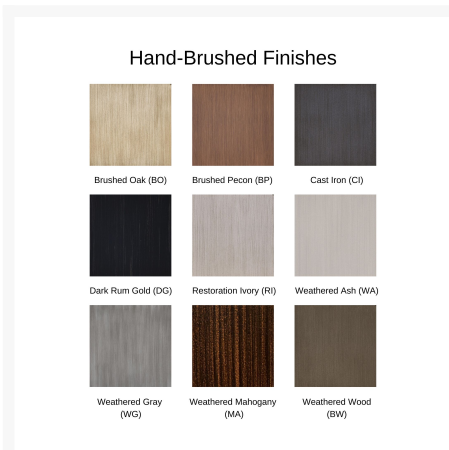

Short Description

Largo Cushioned Sling Chaise Lounge 3C72S by Castelle

Description

A harmonious fusion of cast aluminum and natural elements, the Largo Cushioned Sling Chaise Lounge (3C72S) by Castelle gracefully elevates outdoor luxury. Every detail of this refined collection is thoughtfully crafted to evoke dignified style. The artistry of its aluminum frame, striking angles, and open silhouette