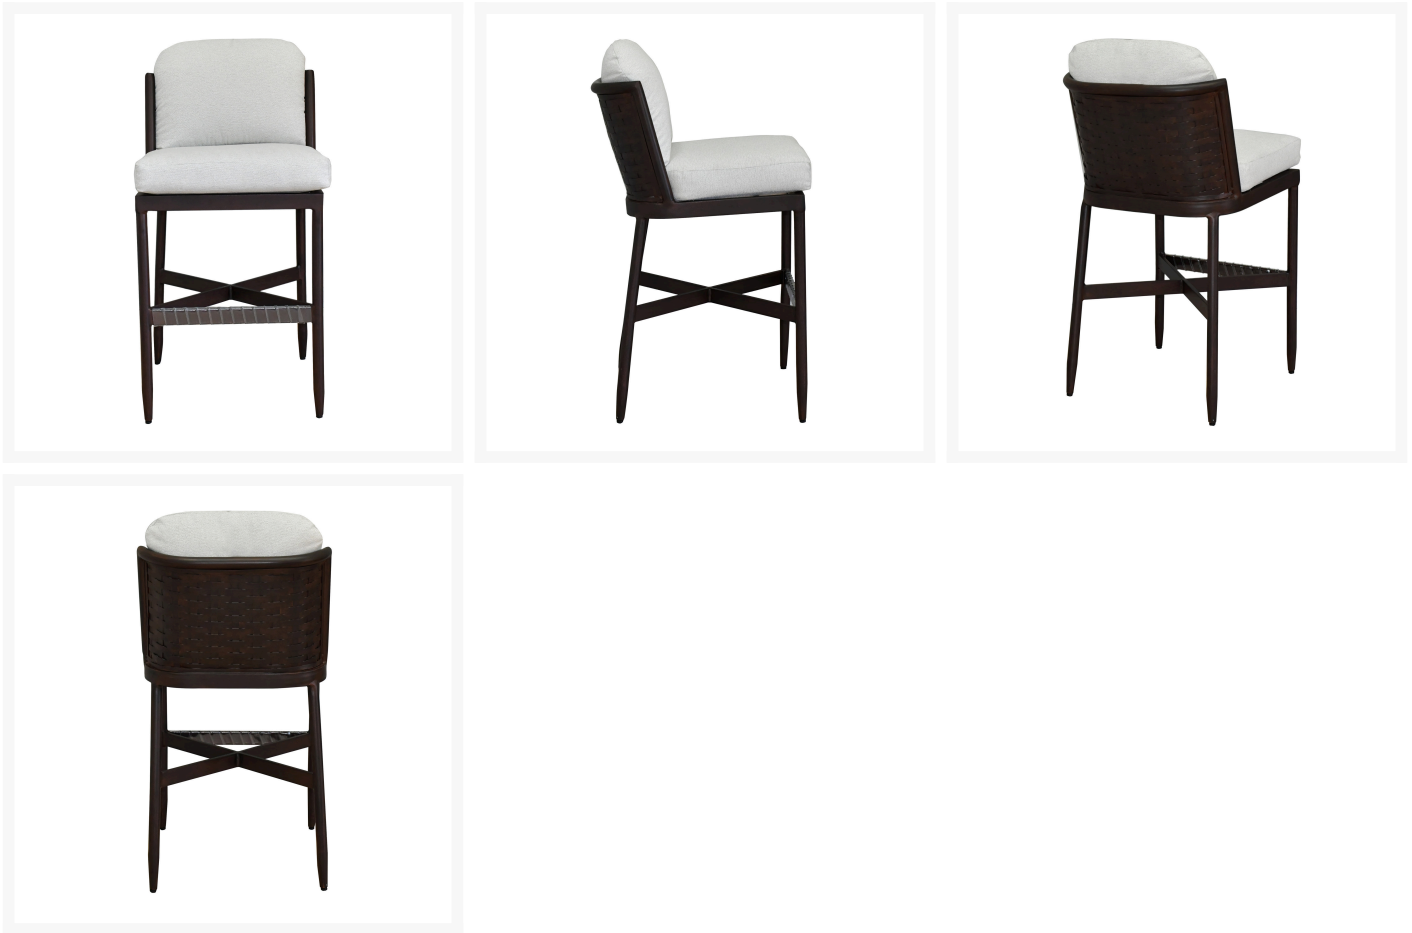

Short Description

Largo Cushioned Armless Bar Stool 3C09R by Castelle

Description

A harmonious fusion of cast aluminum and natural elements, the Largo Cushioned Armless Bar Stool (3C09R) by Castelle gracefully elevates outdoor luxury. Every detail of this refined collection is thoughtfully crafted to evoke dignified style. The artistry of its aluminum frame, striking angles, and open silhouette reflects a sense of strength and calm. Carefully handcrafted, the fully-welded aluminum frames are built to last while a multi-state powder coat provides all-weather protection across all seasons. Castelle only uses the best all-weather frame materials and cushions, so you can enjoy all year without worrying about the weather. With a wide variety of top-of-the-line outdoor performance fabrics and hand-painted powder coat finishes to choose from, you can customize this piece to perfection. If you can't find the fabric you're looking for, feel free to give our sales team a call at (888) 947-4449!

Includes

- One (1) Largo Cushioned Armless Bar Stool 3C09R

Dimensions

- 21.25"W x 24"D x 42"H (28 lbs.)