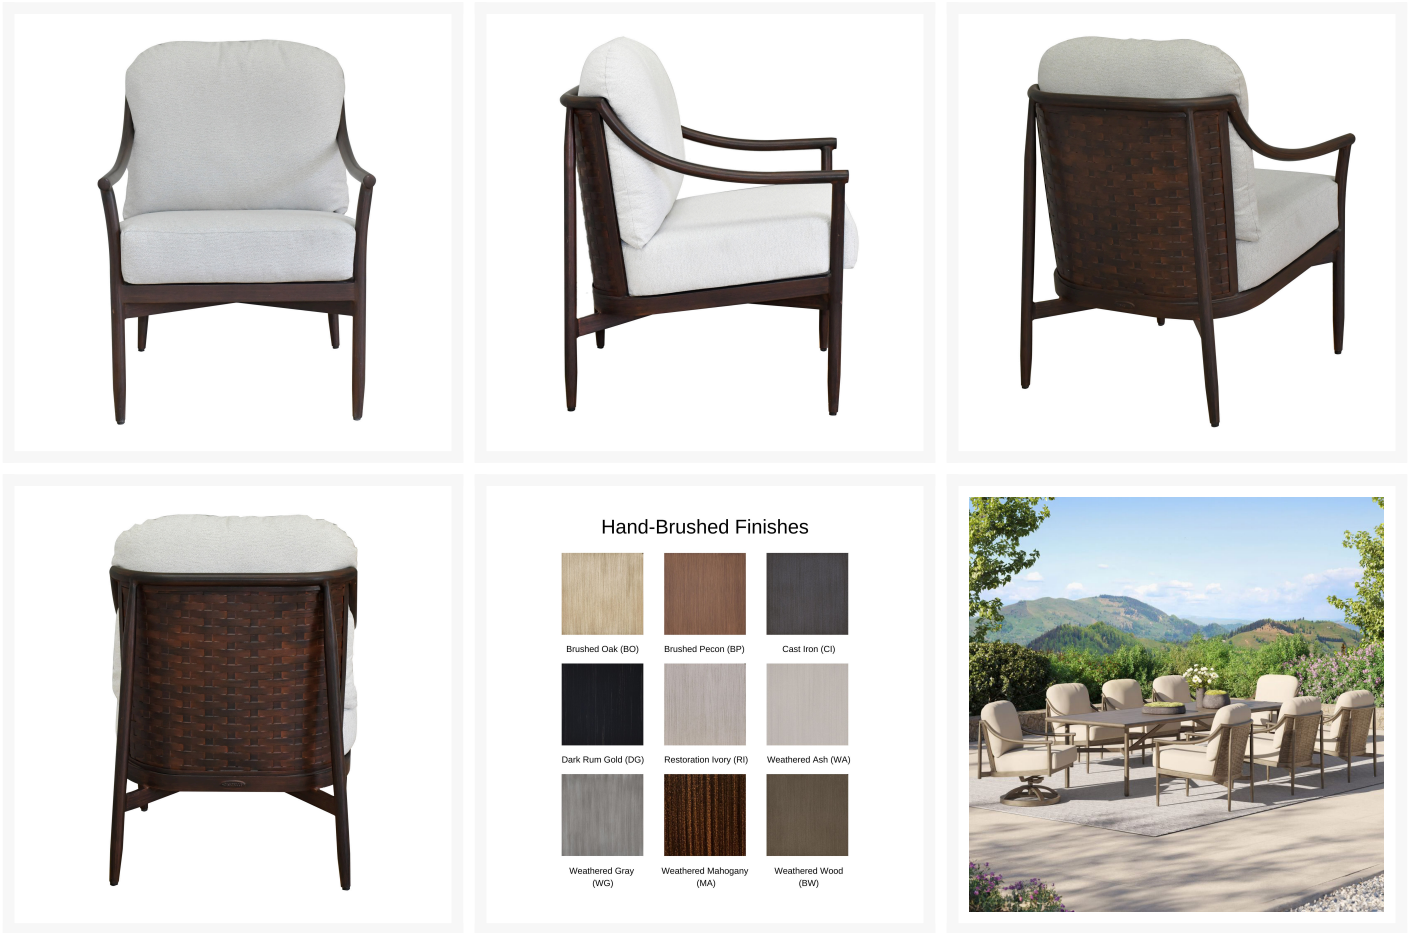

Product Images

Short Description

Largo Cushioned Dining Arm Chair 3C06R by Castelle

Description

A harmonious fusion of cast aluminum and natural elements, the Largo Cushioned Dining Arm Chair (3C06R) by Castelle gracefully elevates outdoor luxury. Every detail of this refined collection is thoughtfully crafted to evoke dignified style. The artistry of its aluminum frame, striking angles, and open silhouette reflects a sense of strength and calm. Carefully handcrafted, the fully-welded aluminum frames are built to last while a multi-state powder coat provides all-weather protection across all seasons. Castelle only uses the best all-weather frame materials and cushions, so you can enjoy all year without worrying about the weather. With a wide variety of top-of-the-line outdoor performance fabrics and hand-painted powder coat finishes to choose from, you can customize this piece to perfection. If you can't find the fabric you're looking for, feel free to give our sales team a call at (888) 947-4449!