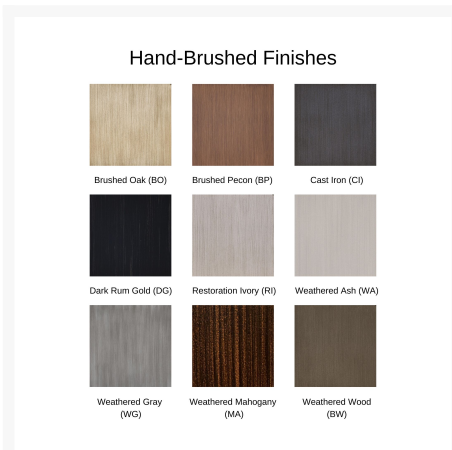

Product Images

Short Description

Largo Cushioned Sofa 3C14R by Castelle

Description

A harmonious fusion of cast aluminum and natural elements, the Largo Cushioned Sofa (3C14R) by Castelle gracefully elevates outdoor luxury. Every detail of this refined collection is thoughtfully crafted to evoke dignified style. The artistry of its aluminum frame, striking angles, and open silhouette reflects a sense of

Includes

- One (1) Largo Cushioned Sofa 3C14R
- Three (3) Accent Pillows CUS63K

Dimensions

- 76"W x 34.5"D x 34.5"H (83 lbs.)
- Seat Height: 18.5"
- Arm Height: 23.5"

Features

- Aluminum frames are durable, low-maintenance, and rust-proof
- Cast aluminum detailing is crafted for a truly one-of-a-kind look
- Rustproof powder-coated aluminum frames are treated with a multi-step finish for maximum outdoor protection
- Cushions are resilient and provide maximum support and comfort
- Quick drying foam ensures moisture doesn't stay trapped in the cushion
- Available in Sunbrella, Outdura, and Bliss fabrics, which are distinctive, fade resistant and easy to clean
- Nylon feet glides protect your furniture and deck from getting scratched
- Made in Puerto Rico, USA
- Castelle brand requires all Castelle patio furniture deliveries to include White Glove delivery service. This service includes assembly, placement of the furniture on your patio, and removal of packaging. This elevated delivery service is beyond what is included in our "Free Shipping" and requires an additional charge which will be automatically calculated and applied during checkout. Please contact us with any questions or concerns regarding White Glove delivery and associated fees. Depending on the size and location of your order we may be able to waive these fees.