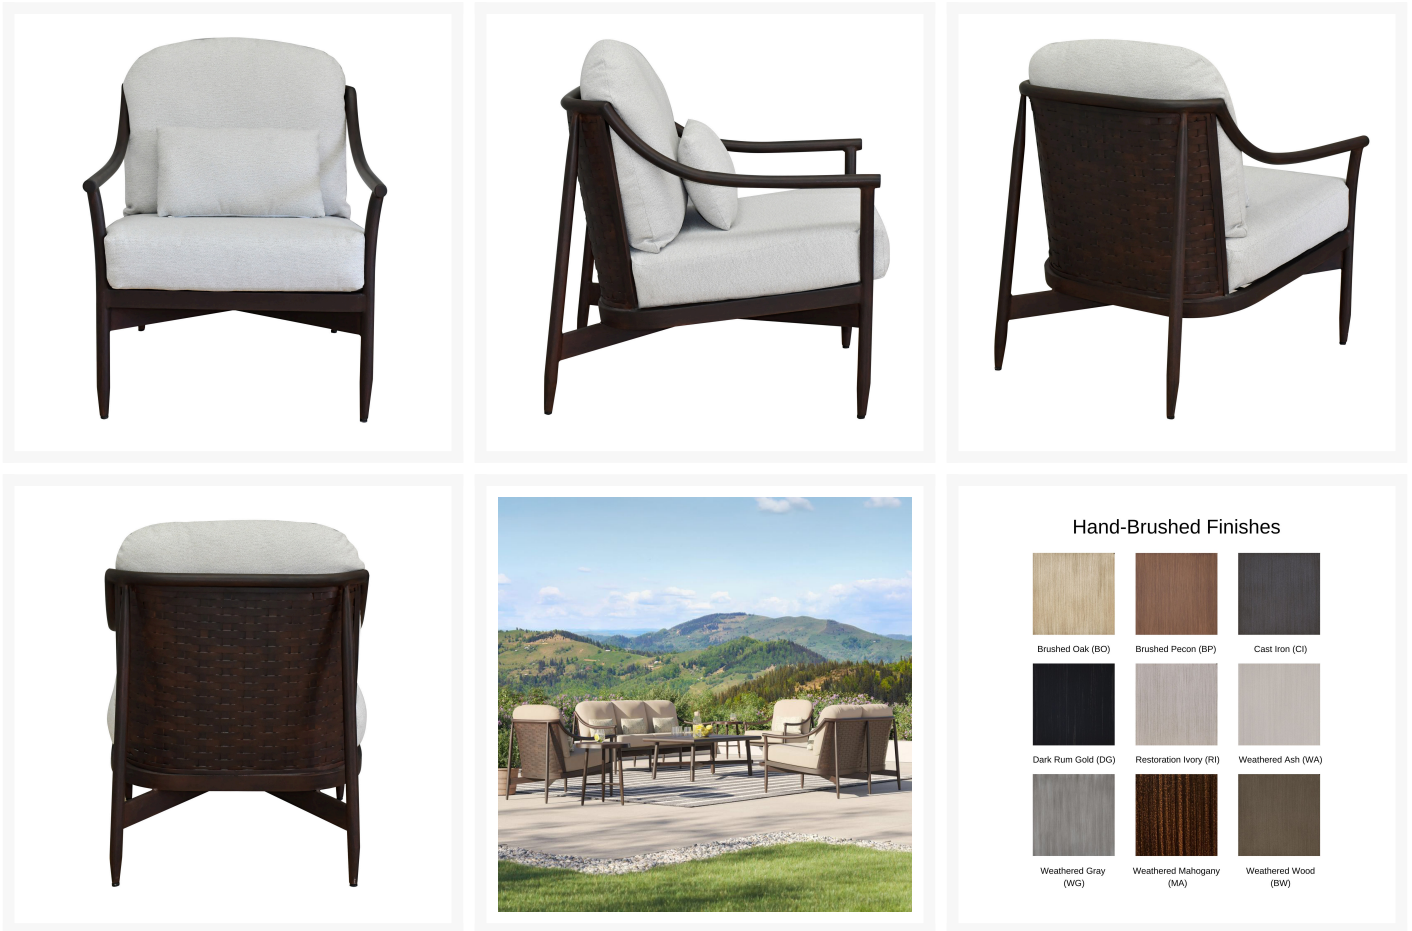

Short Description

Largo Cushioned Lounge Chair 3C10R by Castelle

Description

A harmonious fusion of cast aluminum and natural elements, the Largo Cushioned Lounge Chair (3C10R) by Castelle gracefully elevates outdoor luxury. Every detail of this refined collection is thoughtfully crafted to evoke dignified style. The artistry of its aluminum frame, striking angles, and open silhouette reflects a sense of strength and calm. Carefully handcrafted, the fully-welded aluminum frames are built to last while a multi-state powder coat provides all-weather protection across all seasons. Castelle only uses the best all-weather frame materials and cushions, so you can enjoy all year without worrying about the weather. With a wide variety of top-of-the-line outdoor performance fabrics and hand-painted powder coat finishes to choose from, you can customize this piece to perfection. If you can't find the fabric you're looking for, feel free to give our sales team a call at (888) 947-4449!

Includes

- One (1) Largo Cushioned Lounge Chair 3C10R
- One (1) Accent Pillow CUS63K

Dimensions