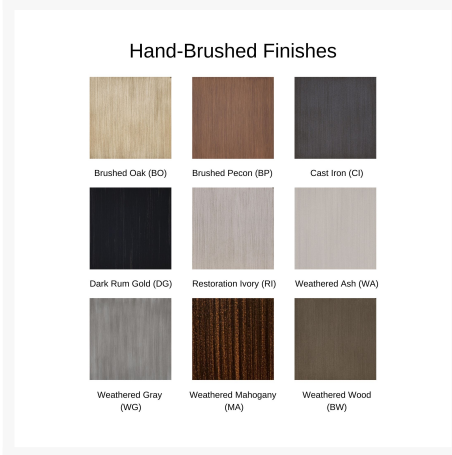

## Short Description

Lodge Cushioned Dining Swivel Rocker 4B48T by Castelle