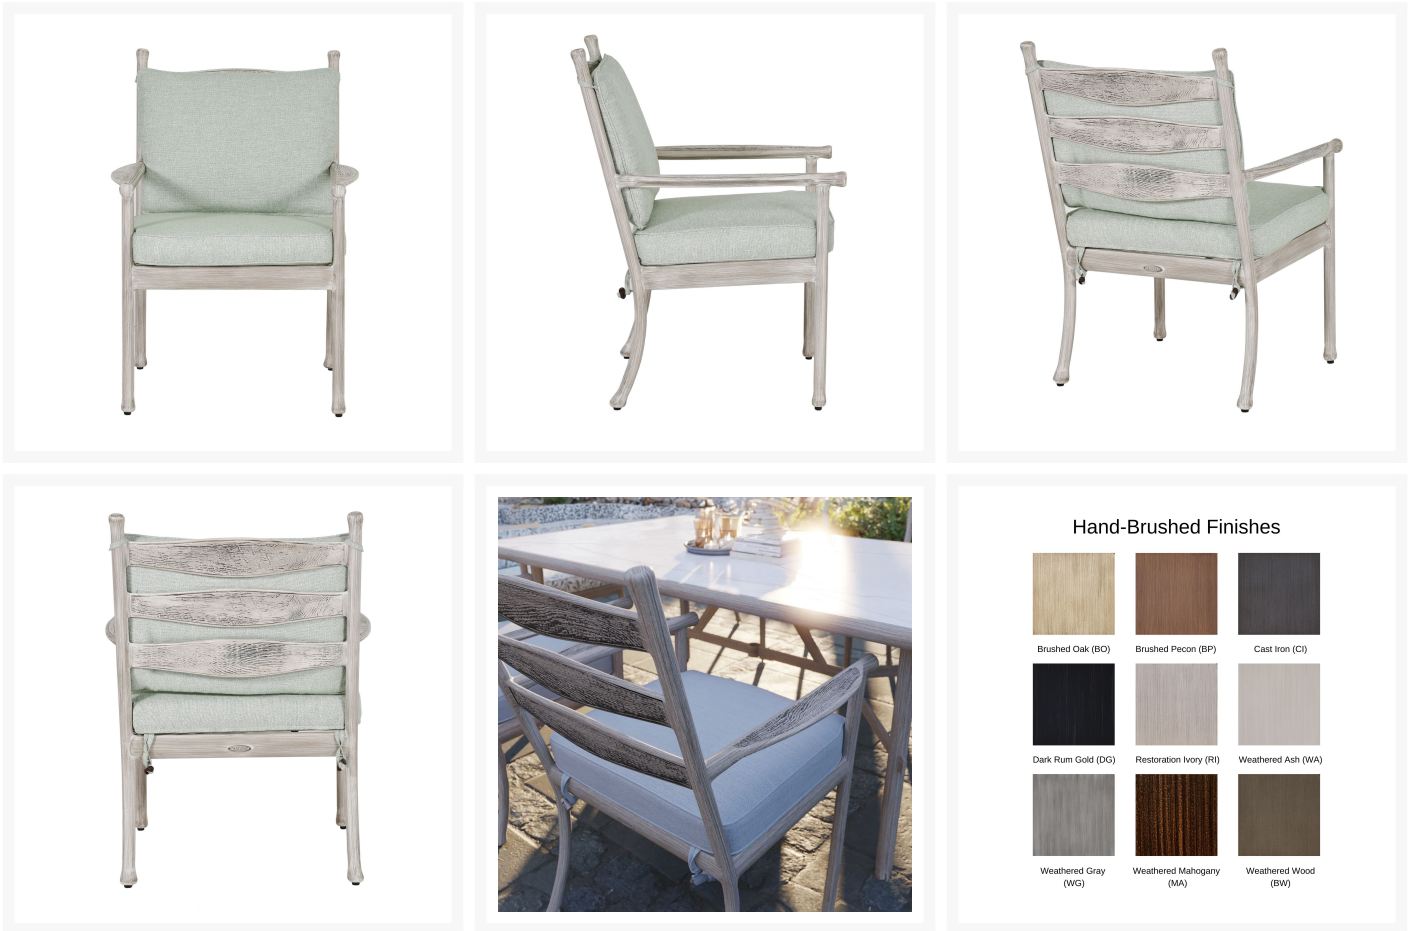

## Product Images

---

## Short Description

Lodge Cushioned Dining Arm Chair 4B40T by Castelle

## Description

Embrace the nostalgia of simpler times with Lodge Cushioned Dining Arm Chair (4B40T) by Castelle. Its rustic details are perfectly balanced with a modern slatted design for effortless casual style. Carefully handcrafted, the fully-welded aluminum frames are built to last while a multi-state powder coat provides all-weather protection across all seasons. Castelle only uses the best all-weather frame materials and cushions, so you can enjoy all year without worrying about the weather. With a wide variety of top-of-the-line outdoor performance fabrics and hand-painted powder coat finishes to choose from, you can customize this piece to perfection. If you can't find the fabric you're looking for, feel free to give our sales team a call at (888) 947-4449!