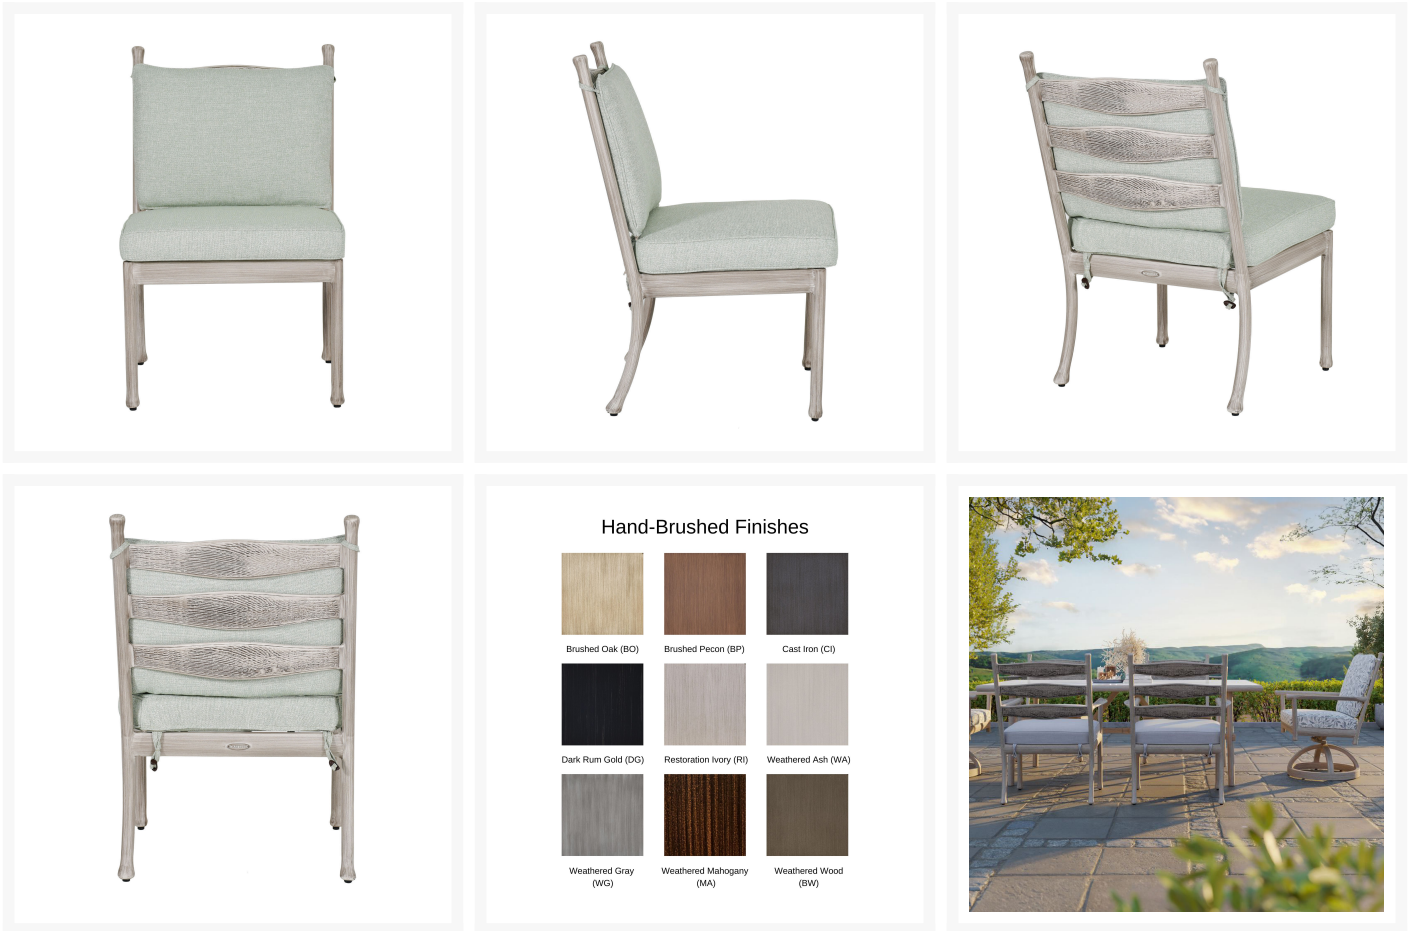

## Product Images

---

## Short Description

Lodge Cushioned Dining Side Chair 4B70T by Castelle

## Description

Embrace the nostalgia of simpler times with Lodge Cushioned Dining Side Chair (4B70T) by Castelle. Its rustic details are perfectly balanced with a modern slatted design for effortless casual style. Carefully handcrafted, the fully-welded aluminum frames are built to last while a multi-state powder coat provides all-weather protection across all seasons. Castelle only uses the best all-weather frame materials and cushions, so you can enjoy all year without worrying about the weather. With a wide variety of top-of-the-line outdoor performance fabrics and hand-painted powder coat finishes to choose from, you can customize this piece to perfection. If you can't find the fabric you're looking for, feel free to give our sales team a call at (888) 947-4449!