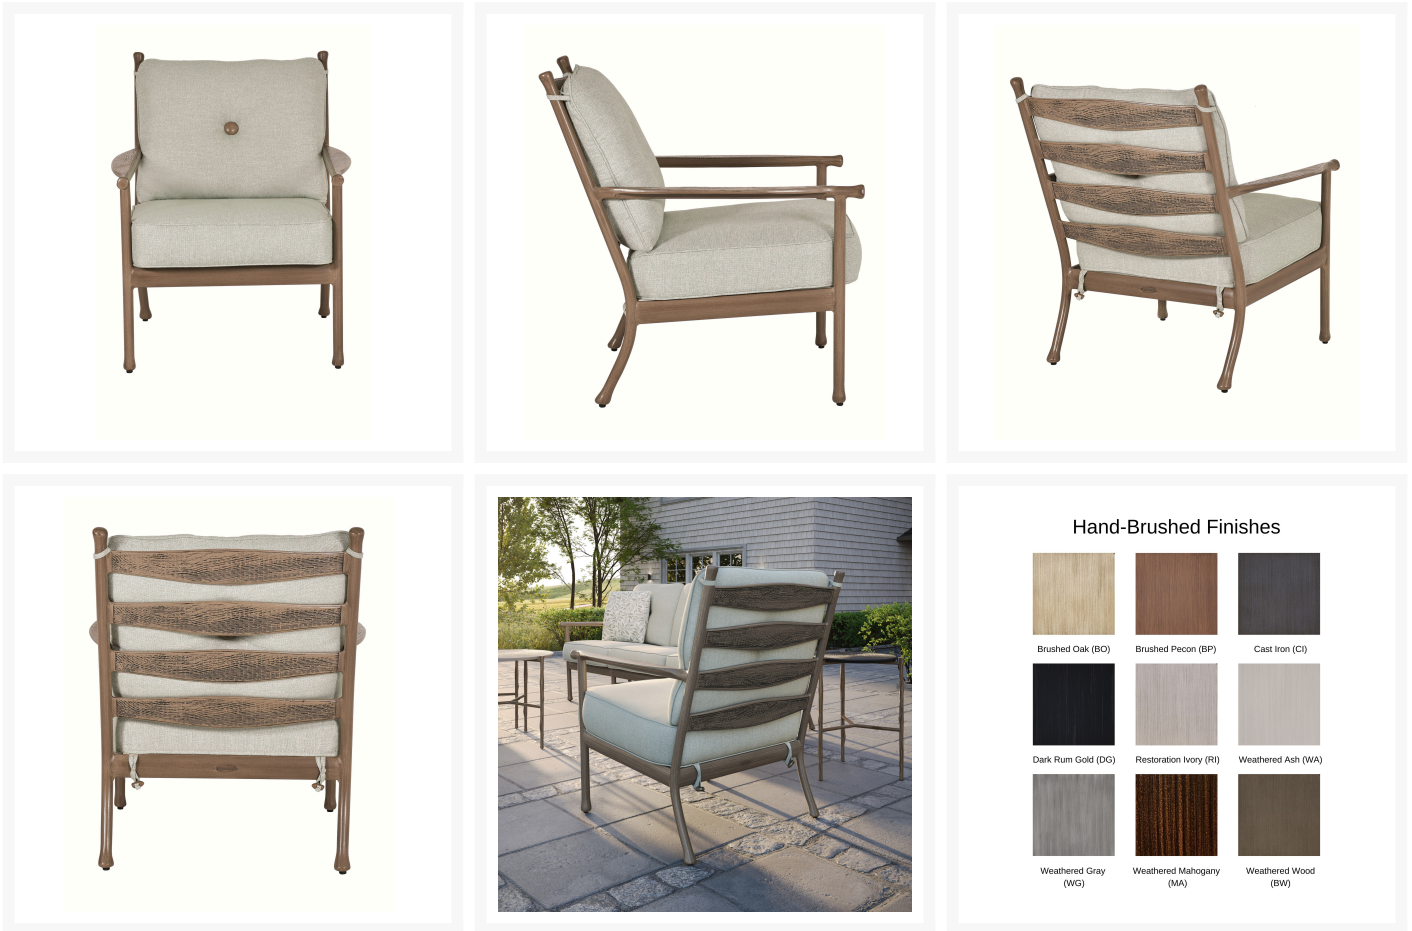

Product Images

Short Description

Lodge Cushioned Lounge Chair 4B10T by Castelle

Description

Embrace the nostalgia of simpler times with Lodge Cushioned Lounge Chair (4B10T) by Castelle. Its rustic details are perfectly balanced with a modern slatted design for effortless casual style. Carefully handcrafted, the fully-welded aluminum frames are built to last while a multi-state powder coat provides all-weather protection across all seasons. Castelle only uses the best all-weather frame materials and cushions, so you can enjoy all year without worrying about the weather. With a wide variety of top-of-the-line outdoor performance fabrics and hand-painted powder coat finishes to choose from, you can customize this piece to perfection. If you can't find the fabric you're looking for, feel free to give our sales team a call at (888) 947-4449!