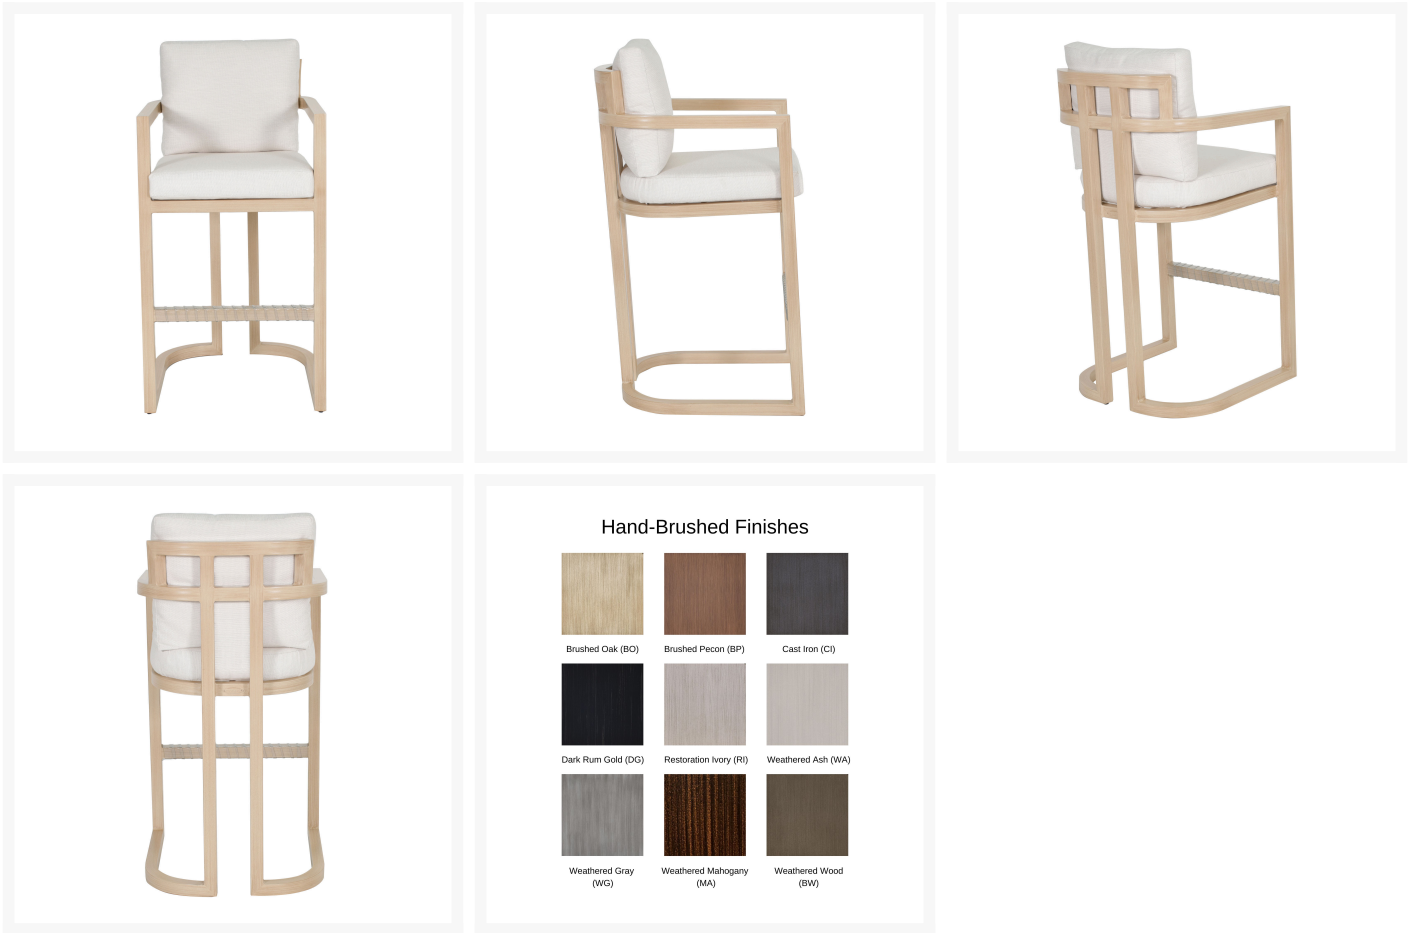

Product Images

Short Description

Gala Cushioned Bar Stool 4A09R by Castelle

Description

Inspired by the parallel movement of two dancers waltzing side by side, the Gala Cushioned Bar Stool (4A09R) by Castelle is true statement seating made for the outdoors. Its contemporary silhouette is a magical blend of straight lines and hard corners with a graceful wrap-around back that represents the joining of arms in dance. Carefully handcrafted, the fully-welded aluminum frames are built to last while a multi-state powder coat provides all-weather protection across all seasons. Castelle only uses the best all-weather frame materials and cushions, so you can enjoy all year without worrying about the weather. With a wide variety of top-of-the-line outdoor performance fabrics and hand-painted powder coat finishes to choose from, you can customize this piece to perfection. If you can't find the fabric you're looking for, feel free to give our sales team a call at (888) 947-4449!