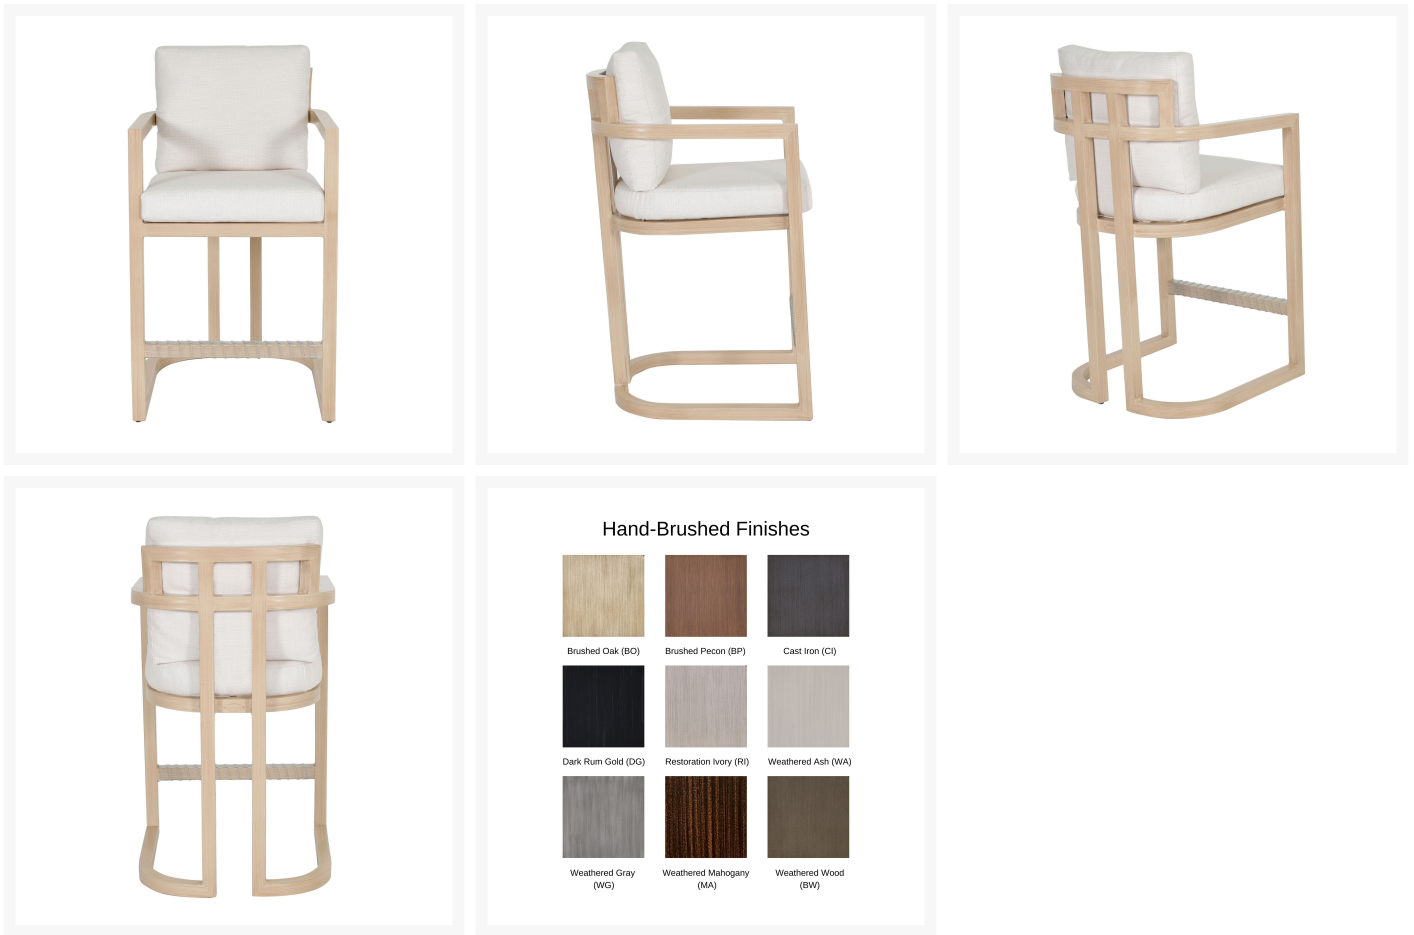

Short Description

Gala Cushioned Counter Stool 4A39R by Castelle

Description

Inspired by the parallel movement of two dancers waltzing side by side, the Gala Cushioned Counter Stool (4A39R) by Castelle is true statement seating made for the outdoors. Its contemporary silhouette is a magical blend of straight lines and hard corners with a graceful wrap-around back that represents the joining of arms in dance. Carefully handcrafted, the fully-welded aluminum frames are built to last while a multi-state powder coat provides all-weather protection across all seasons. Castelle only uses the best all-weather frame materials and cushions, so you can enjoy all year without worrying about the weather. With a wide variety of top-of-the-line outdoor performance fabrics and hand-painted powder coat finishes to choose from, you can customize this piece to perfection. If you can't find the fabric you're looking for, feel free to give our sales team a call at (888) 947-4449!

Includes

- One (1) Gala Cushioned Counter Stool 4A39R

Dimensions

- 22.75"W x 23.5"D x 40.25"H (32 lbs.)