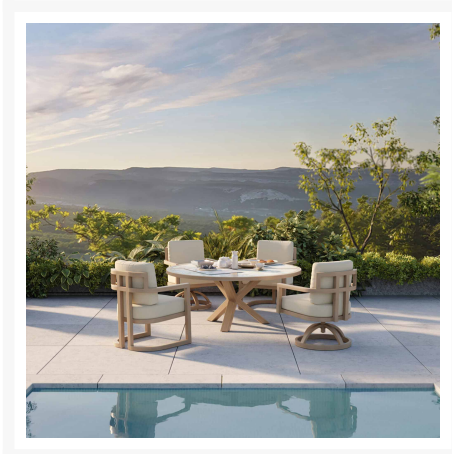

Product Images

Hand-Brushed Finishes

Short Description

Gala Cushioned Dining Swivel Rocker 4A07R by Castelle

Description

Inspired by the parallel movement of two dancers waltzing side by side, the Gala Cushioned Dining Swivel Rocker (4A07R) by Castelle is true statement seating made for the outdoors. Its contemporary silhouette is a magical blend of straight lines and hard corners with a graceful wrap-around back that represents the joining

Includes

- One (1) Gala Cushioned Dining Swivel Rocker 4A07R

Dimensions

- 25"W x 25.5"D x 34.25"H (29 lbs.)
- Seat Height: 19.75"
- Arm Height: 25.25"

Features

- Aluminum frames are durable, low-maintenance, and rust-proof
- Rustproof powder-coated aluminum frames are treated with a multi-step finish for maximum outdoor protection
- Cushions are resilient and provide maximum support and comfort
- Quick drying foam ensures moisture doesn't stay trapped in the cushion
- Available in Sunbrella, Outdura, and Bliss fabrics, which are distinctive, fade resistant and easy to clean
- Nylon feet glides protect your furniture and deck from getting scratched
- Made in Puerto Rico, USA
- Castelle brand requires all Castelle patio furniture deliveries to include White Glove delivery service. This service includes assembly, placement of the furniture on your patio, and removal of packaging. This elevated delivery service is beyond what is included in our "Free Shipping" and requires an additional charge which will be automatically calculated and applied during checkout. Please contact us with any questions or concerns regarding White Glove delivery and associated fees. Depending on the size and location of your order we may be able to waive these fees.