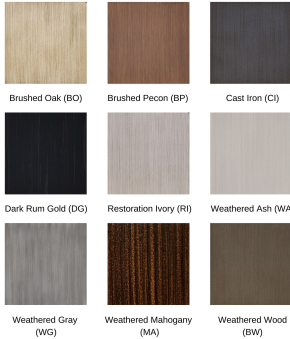

Hand-Brushed Finishes

Short Description

Gala Cushioned Dining Swivel Rocker 4A07R by Castelle

Description

Inspired by the parallel movement of two dancers waltzing side by side, the Gala Cushioned Dining Swivel Rocker (4A07R) by Castelle is true statement seating made for the outdoors. Its contemporary silhouette is a magical blend of straight lines and hard corners with a graceful wrap-around back that represents the joining