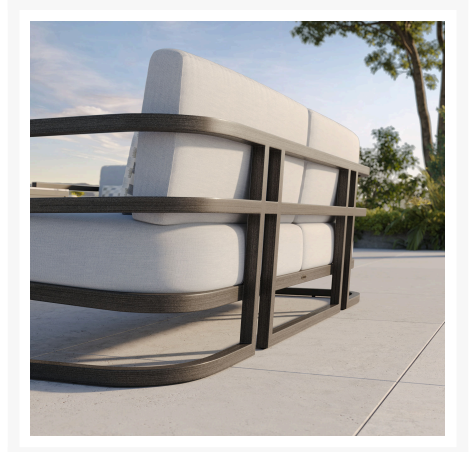

Short Description

Gala Cushioned Loveseat 4A11R by Castelle

Description

Inspired by the parallel movement of two dancers waltzing side by side, the Gala Cushioned Loveseat (4A11R) by Castelle is true statement seating made for the outdoors. Its contemporary silhouette is a magical blend of straight lines and hard corners with a graceful wrap-around back that represents the joining of arms in