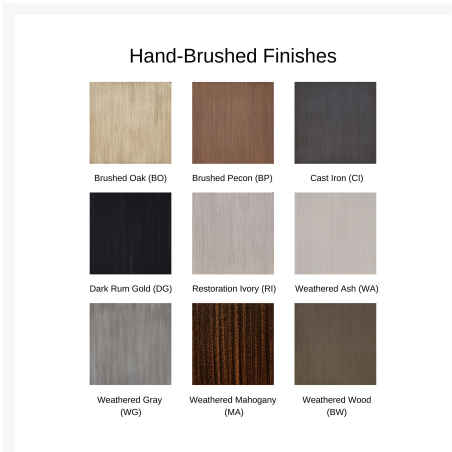

Short Description

Gala Cushioned Loveseat 4A11R by Castelle

Description

Inspired by the parallel movement of two dancers waltzing side by side, the Gala Cushioned Loveseat (4A11R) by Castelle is true statement seating made for the outdoors. Its contemporary silhouette is a magical blend of straight lines and hard corners with a graceful wrap-around back that represents the joining of arms in