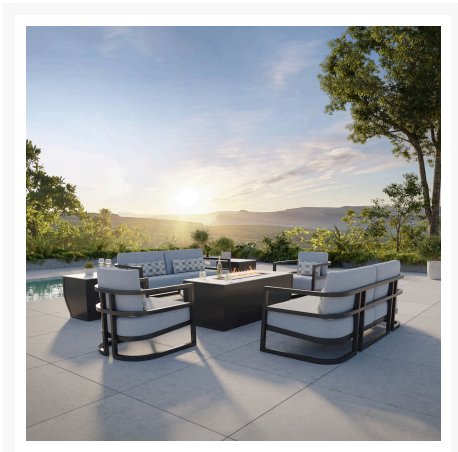

Short Description

Gala Cushioned Loveseat 4A11R by Castelle

Description

Inspired by the parallel movement of two dancers waltzing side by side, the Gala Cushioned Loveseat (4A11R) by Castelle is true statement seating made for the outdoors. Its contemporary silhouette is a magical blend of straight lines and hard corners with a graceful wrap-around back that represents the joining of arms in