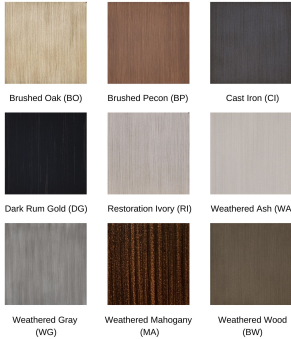

Hand-Brushed Finishes

Short Description

Gala Cushioned Lounge Chair 4A10R by Castelle

Description

Inspired by the parallel movement of two dancers waltzing side by side, the Gala Cushioned Lounge Chair (4A10R) by Castelle is true statement seating made for the outdoors. Its contemporary silhouette is a magical blend of straight lines and hard corners with a graceful wrap-around back that represents the joining of arms