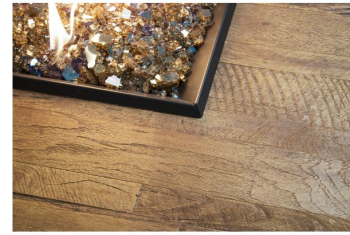

Product Images

Manual Flame Sensing Control System

French Barrel Oak (FO)

Silver Pine (SP)

Short Description

Contempo 76"x36" LP Select Reclaimed Wood Long Firetable 788-BA by American Fyre Designs

Description

Discover the epitome of sleek design and functionality with the Contempo 76"x36" LP Select Reclaimed Wood Long Firetable (788-BA) by American Fyre Designs. Drawing inspiration from its predecessor, the Contempo Rectangle Firetable, this exquisite piece features a concealed drawer designed to effortlessly accommodate a standard horizontal propane tank. Crafted with a contemporary low-profile silhouette and coffee table height, it's an inviting focal point for outdoor gatherings, offering both warmth and style on chilly evenings. With a range of captivating finish colors to choose from, the Contempo LP Select Firetable harmoniously complements your backyard ambiance, creating an enchanting haven for unforgettable moments.

Includes

- One (1) Contempo 76"x36" LP Select Reclaimed Wood Long Firetable 788-BA
- One (1) Bag of 10 lbs. or 5 lbs. Base Layer Lava Granules LF-10 or LF-5
- Recommended: 40 lbs. of Glass Media to be used in addition to the Base Layer Lava Granules (Sold Separately)

Dimensions

- 76"W x 36"D x 18.5"H (430 lbs.)
- Linear Burner Length: 48"

Features

- Handcrafted from innovative Glass Fiber Reinforced Concrete (GFRC) made in USA
- GFRC derives its strength from portion of alkali-resistant glass fiber and acrylic polymer blended into