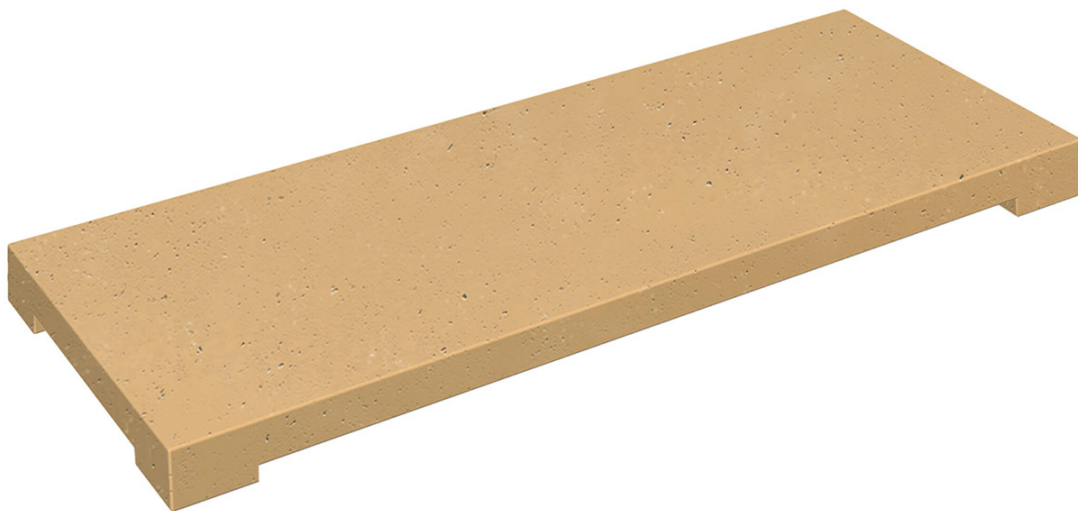

Product Images

Black Lava (BA)

Café Blanco (CB)

Dark Basalt (DB)

Light Basalt (LB)

Smoke (SM)

Travertine (TR)

White Aspen (WA)

Short Description

Legend & Iron Saddle Firetable Burner Cover 8115-A by American Fyre Designs

Description

Enhance the functionality and durability of your outdoor oasis with the Legend & Iron Saddle Firetable Burner Cover (8115-A) by American Fyre Designs. Crafted from the same Glass Fiber Reinforced Concrete (GFRC) as renowned fire table products, this protective burner cover is meticulously designed to snugly fit over your fire

table opening. Guarding the burner assembly against the elements, including wind and rain, it ensures optimal performance and longevity. Additionally, this versatile cover transforms into an extra table surface when the burner is not in use, maximizing your outdoor space.

Includes

- One (1) Legend & Iron Saddle Firetable Burner Cover 8115-A

Features

- Handcrafted from innovative Glass Fiber Reinforced Concrete (GFRC) made in USA
- GFRC derives its strength from portion of alkali-resistant glass fiber and acrylic polymer blended into durable concrete to withstand the outdoor elements
- Designed to fit over the firetable opening, protecting the burner assembly against wind and rain
- Providing additional table surface when the burner is not in use
- GFRC Cover is compatible with Iron Saddle 60"x36" Rectangle Firetable (580) and Legend 60"x36" Rectangle Firetable (581)