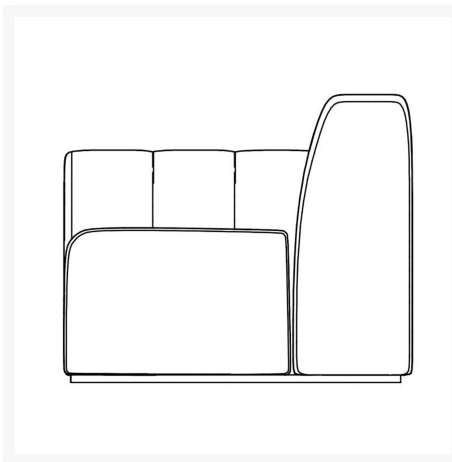

Short Description

Blinde Design Connect L50 Left Arm Section BLD.1.MS.CON.L50 by Blinde Design

Description

Discover the perfect blend of strength, comfort and timeless aesthetics with the Blinde Design Connect L50 Left Arm Section (BLD.1.MS.CON.L50) by Blinde Design. This exquisite piece features a robust coated aluminum frame and a luxuriously comfortable foam shell, ensuring both durability and indulgence.