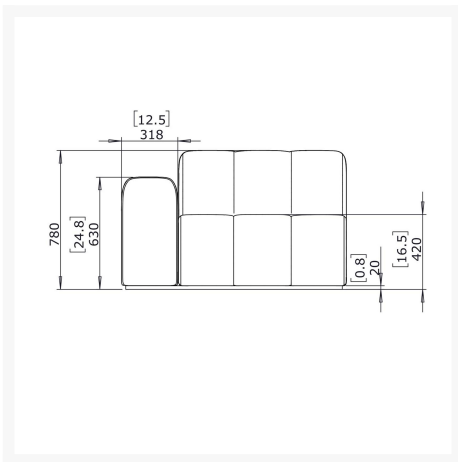

## Short Description

Blinde Design Connect L50 Left Arm Section BLD.1.MS.CON.L50 by Blinde Design

#### Dimensions

- 37.4in W x 49.9in D x 30.7in H (30.86 lb)
- Seat Height: 16.5"