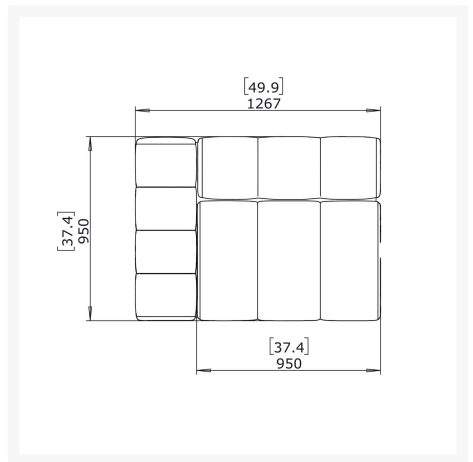

Short Description

Blinde Design Connect L50 Left Arm Section BLD.1.MS.CON.L50 by Blinde Design

Description

Discover the perfect blend of strength, comfort and timeless aesthetics with the Blinde Design Connect L50 Left Arm Section (BLD.1.MS.CON.L50) by Blinde Design. This exquisite piece features a robust coated aluminum frame and a luxuriously comfortable foam shell, ensuring both durability and indulgence.