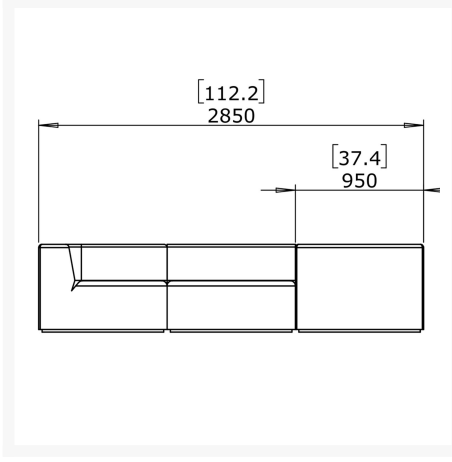

Short Description

Blinde Design Relax Modular 5 L-Sectional BLD.MS.RLX.LS5 by Blinde Design

Description

Welcome to the epitome of relaxation and durability with the Blinde Design Relax Modular 5 L-Sectional (BLD.MS.RLX.LS5) by Blinde Design. Upholstered in luxurious Sunbrella fabric, each module of this corner section is meticulously crafted to withstand the test of time, ensuring lasting comfort and style for years to