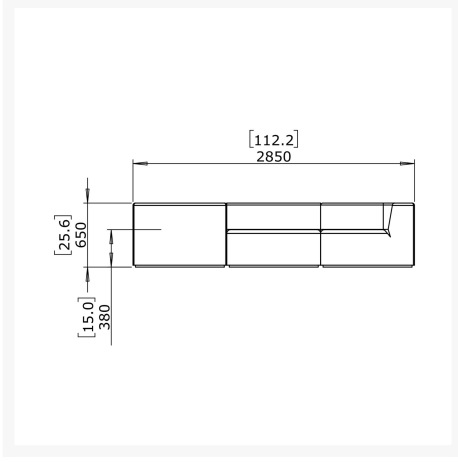

Short Description

Blinde Design Relax Modular 5 L-Sectional BLD.MS.RLX.LS5 by Blinde Design

Description

Welcome to the epitome of relaxation and durability with the Blinde Design Relax Modular 5 L-Sectional (BLD.MS.RLX.LS5) by Blinde Design. Upholstered in luxurious Sunbrella fabric, each module of this corner section is meticulously crafted to withstand the test of time, ensuring lasting comfort and style for years to