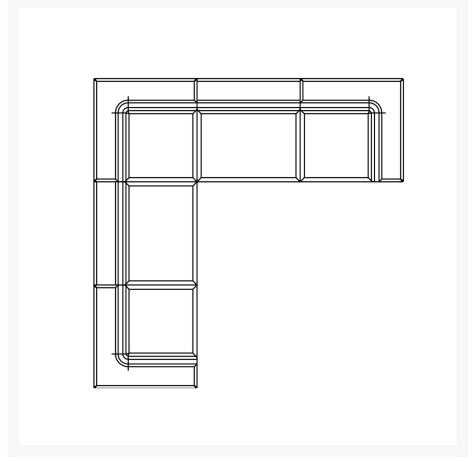

Product Images

Short Description

Blinde Design Relax Modular 5 L-Sectional BLD.MS.RLX.LS5 by Blinde Design

Description

Welcome to the epitome of relaxation and durability with the Blinde Design Relax Modular 5 L-Sectional (BLD.MS.RLX.LS5) by Blinde Design. Upholstered in luxurious Sunbrella fabric, each module of this corner section is meticulously crafted to withstand the test of time, ensuring lasting comfort and style for years to

Includes

- Three (3) Blinde Design Relax C37 Corner Section BLD.1.MS.RLX.C37 by Blinde Design
- Two (2) Blinde Design Relax S37 Middle Section BLD.1.MS.RLX.S37

Dimensions

- Overall: 112.2in W x 112.2in D x 37.4in H (178.58 lb)
- Corner Section: 37.4in W x 37.4in D x 25.6in H (37.48 lb)
- Middle Section: 37.4in W x 37.4in D x 25.6in H (33.07 lb)