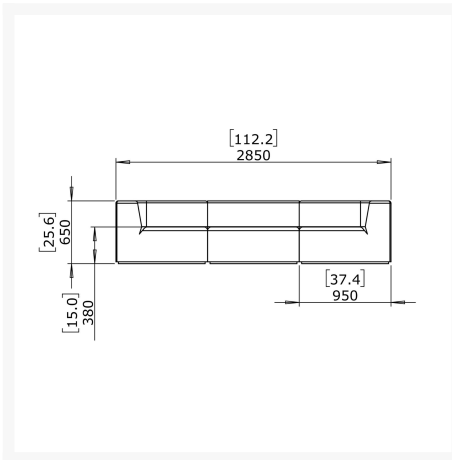

Short Description

Blinde Design Relax Modular 3 Sofa BLD.MS.RLX.S3 by Blinde Design

Description

Welcome to the epitome of relaxation and durability with the Blinde Design Relax Modular 3 Sofa Sectional (BLD.MS.RLX.S3) by Blinde Design. Upholstered in luxurious Sunbrella fabric, each module of this corner section is meticulously crafted to withstand the test of time, ensuring lasting comfort and style for years to