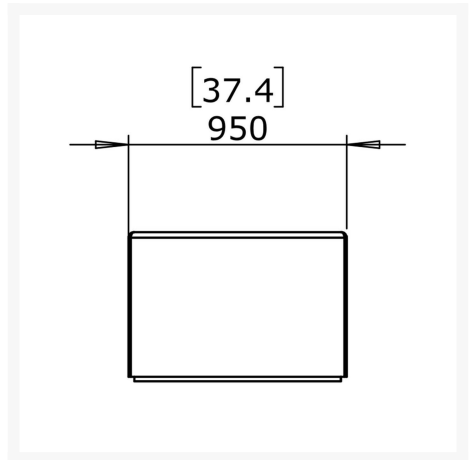

Short Description

Blinde Design Relax Modular 3 Sofa BLD.MS.RLX.S3 by Blinde Design

Description

Welcome to the epitome of relaxation and durability with the Blinde Design Relax Modular 3 Sofa Sectional (BLD.MS.RLX.S3) by Blinde Design. Upholstered in luxurious Sunbrella fabric, each module of this corner section is meticulously crafted to withstand the test of time, ensuring lasting comfort and style for years to