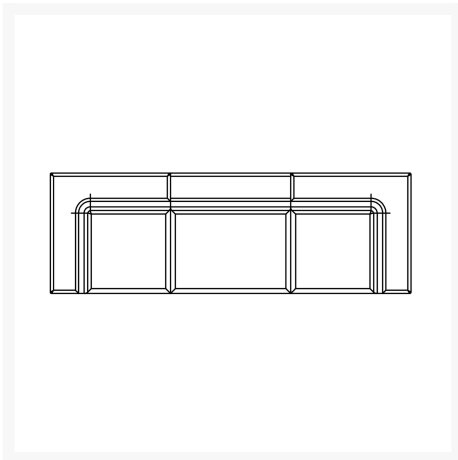

Patio Productions San Diego

2161 Hancock St

San Diego, CA 92110

Phone: 1-888-947-4449

Product Images

Short Description

Blinde Design Relax Modular 3 Sofa BLD.MS.RLX.S3 by Blinde Design

Description

Welcome to the epitome of relaxation and durability with the Blinde Design Relax Modular 3 Sofa Sectional (BLD.MS.RLX.S3) by Blinde Design. Upholstered in luxurious Sunbrella fabric, each module of this corner section is meticulously crafted to withstand the test of time, ensuring lasting comfort and style for years to

Includes

- Two (2) Blinde Design Relax C37 Corner Section BLD.1.MS.RLX.C37 by Blinde Design
- One (1) Blinde Design Relax S37 Middle Section BLD.1.MS.RLX.S37

Dimensions

- Overall: 37.4in W x 112.2in D x 25.6in H (108.3 lb)
- Corner Section: 37.4in W x 37.4in D x 25.6in H (37.48 lb)
- Middle Section: 37.4in W x 37.4in D x 25.6in H (33.07 lb)