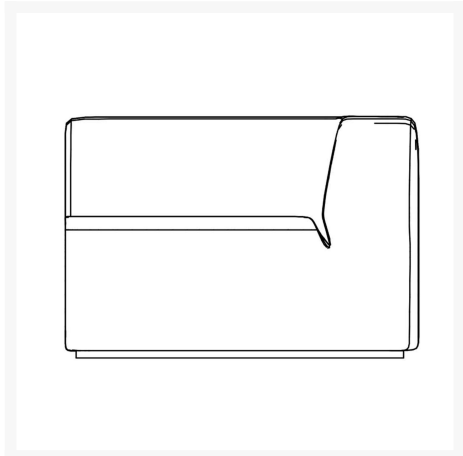

Patio Productions San Diego

2161 Hancock St

San Diego, CA 92110

Phone: 1-888-947-4449

Product Images

Short Description

Blinde Design Relax C37 Corner Section BLD.1.MS.RLX.C37 by Blinde Design

Description

Welcome to the epitome of relaxation and durability with the Blinde Design Relax C37 Corner Section (BLD.1.MS.RLX.C37) by Blinde Design. Upholstered in luxurious Sunbrella fabric, each module of this corner section is meticulously crafted to withstand the test of time, ensuring lasting comfort and style for years to come. Embracing ultimate comfort, the quick dry foam shells, swathed in soft Sunbrella fabric, invite you to sink into a world of leisure. With a coated steel frame providing unbeatable durability, this modular sofa is designed to withstand the rigors of daily life effortlessly. Available in three muted, natural hues - Flanelle, Sooty and Canvas - the Blinde Design Relax C37 Corner Section effortlessly harmonizes with any decor, promising a timeless addition to your living space. Indulge in the ultimate lounging experience with the Blinde Design Relax C37 Corner Section, where comfort and sophistication unite in perfect harmony.

Includes

- One (1) Blinde Design Relax C37 Corner Section BLD.1.MS.RLX.C37 by Blinde Design

Dimensions

- 37.4in W x 37.4in D x 25.6in H (37.48 lb)
- Seat Height: 15"

Features

- Comfortable quick dry foam shells are upholstered in soft Sunbrella fabric.
- Upholstered in Sunbrella fabric, each module is designed to stand the test of time.
- Powder-coated aluminum frames are lightweight, durable and rust proof