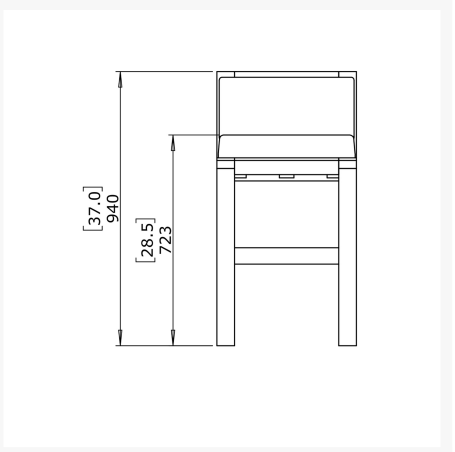

## Short Description

Blinde Design Sit B19 Bar Chair BLD.1.C.SIT.B19 by Blinde Design

#### Dimensions

- 18.6in W x 23.5in D x 37in H (30.86 lb)
- Seat Height: 28.5"