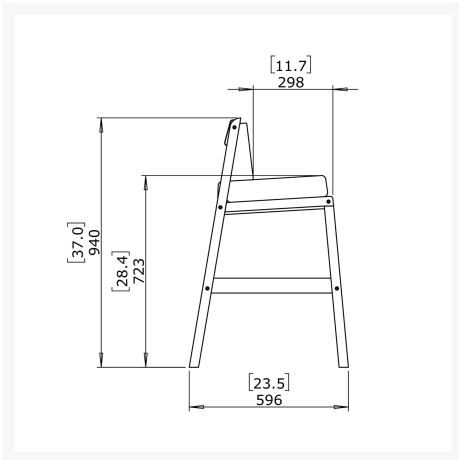

Short Description

Blinde Design Sit B19 Bar Chair BLD.1.C.SIT.B19 by Blinde Design

Description

Introducing the Blinde Design Sit B19 Bar Chair (BLD.1.C.SIT.B19) by Blinde Design - a harmonious blend of beauty and functionality that will elevate any living space. Crafted from sturdy teak wood and adorned with Sunbrella fabric, this chair boasts a seamless fusion of durability and style, making it a perfect seating