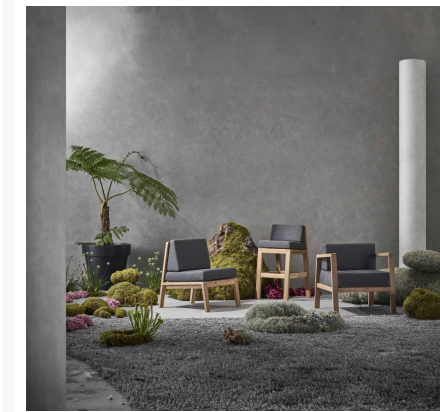

Short Description

Blinde Design Sit B19 Bar Chair BLD.1.C.SIT.B19 by Blinde Design

Description

Introducing the Blinde Design Sit B19 Bar Chair (BLD.1.C.SIT.B19) by Blinde Design - a harmonious blend of beauty and functionality that will elevate any living space. Crafted from sturdy teak wood and adorned with Sunbrella fabric, this chair boasts a seamless fusion of durability and style, making it a perfect seating