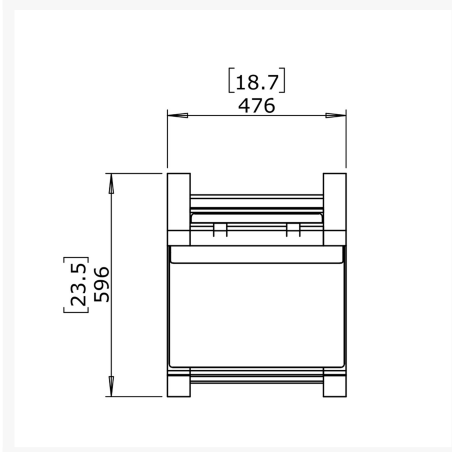

Short Description

Blinde Design Sit B19 Bar Chair BLD.1.C.SIT.B19 by Blinde Design

Description

Introducing the Blinde Design Sit B19 Bar Chair (BLD.1.C.SIT.B19) by Blinde Design - a harmonious blend of beauty and functionality that will elevate any living space. Crafted from sturdy teak wood and adorned with Sunbrella fabric, this chair boasts a seamless fusion of durability and style, making it a perfect seating