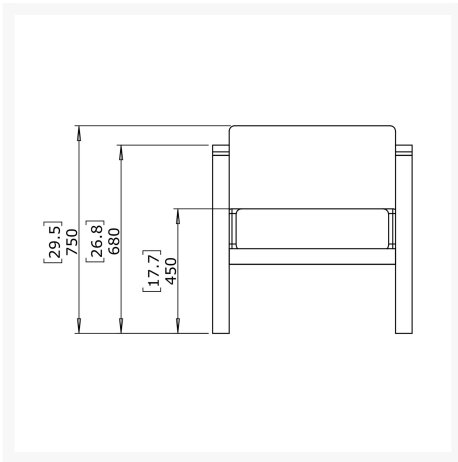

Product Images

Short Description

Blinde Design Sit A28 Club Chair BLD.1.C.SIT.A28 by Blinde Design

Description

Introducing the Blinde Design Sit A28 Club Chair (BLD.1.C.SIT.A28) by Blinde Design - a harmonious blend of beauty and functionality that will elevate any living space. Crafted from sturdy teak wood and adorned with Sunbrella fabric, this chair boasts a seamless fusion of durability and style, making it a perfect seating

Includes

- One (1) Blinde Design Sit A28 Club Chair BLD.1.C.SIT.A28 by Blinde Design

Dimensions

- 28.3in W x 34.4in D x 29.8in H (35.27 lb)
- Arm Height: 26.8"
- Seat Height: 17.7"

Features

- Naturally strong and environment-resistant teak wood
- Available in Sunbrella fabric, which is distinctive, fade resistant and easy to clean
- Strong Teak wood and weather and stain-resistant Sunbrella Fabric make the dining chair a smart choice for outdoor - and indoor - settings.