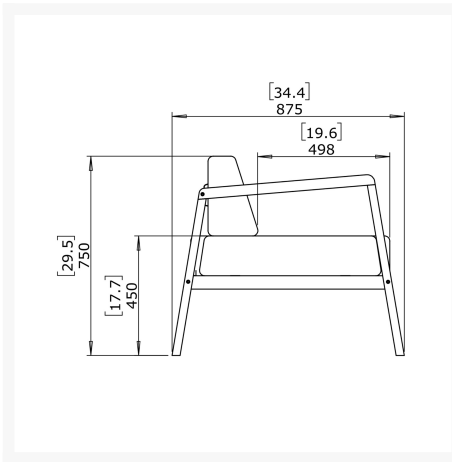

Product Images

Short Description

Blinde Design Sit A28 Club Chair BLD.1.C.SIT.A28 by Blinde Design

Description

Introducing the Blinde Design Sit A28 Club Chair (BLD.1.C.SIT.A28) by Blinde Design - a harmonious blend of beauty and functionality that will elevate any living space. Crafted from sturdy teak wood and adorned with Sunbrella fabric, this chair boasts a seamless fusion of durability and style, making it a perfect seating

Includes

- One (1) Blinde Design Sit A28 Club Chair BLD.1.C.SIT.A28 by Blinde Design

Dimensions

- 28.3in W x 34.4in D x 29.8in H (35.27 lb)
- Arm Height: 26.8"
- Seat Height: 17.7"

Features

- Naturally strong and environment-resistant teak wood
- Available in Sunbrella fabric, which is distinctive, fade resistant and easy to clean
- Strong Teak wood and weather and stain-resistant Sunbrella Fabric make the dining chair a smart choice for outdoor - and indoor - settings.