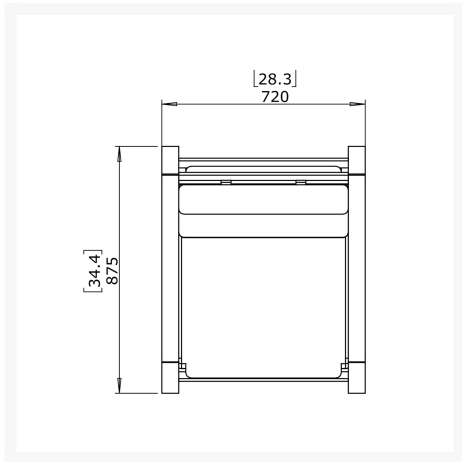

Product Images

Short Description

Blinde Design Sit A28 Club Chair BLD.1.C.SIT.A28 by Blinde Design

Description

Introducing the Blinde Design Sit A28 Club Chair (BLD.1.C.SIT.A28) by Blinde Design - a harmonious blend of beauty and functionality that will elevate any living space. Crafted from sturdy teak wood and adorned with Sunbrella fabric, this chair boasts a seamless fusion of durability and style, making it a perfect seating

Includes

- One (1) Blinde Design Sit A28 Club Chair BLD.1.C.SIT.A28 by Blinde Design

Dimensions

- 28.3in W x 34.4in D x 29.8in H (35.27 lb)
- Arm Height: 26.8"
- Seat Height: 17.7"

Features

- Naturally strong and environment-resistant teak wood
- Available in Sunbrella fabric, which is distinctive, fade resistant and easy to clean
- Strong Teak wood and weather and stain-resistant Sunbrella Fabric make the dining chair a smart choice for outdoor - and indoor - settings.