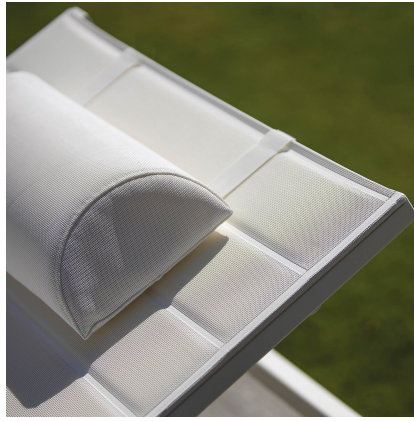

Product Images

Short Description

Impression Padded Sling Chaise Lounge with Wheels NS9596-Padded by Via Seaside

Description

Experience the perfect blend of classic lines and timeless design with the Impression Padded Sling Chaise Lounge with Wheels (NS9596-Padded) by Via Seaside. The Impression Collection seamlessly combines maximum comfort with effortless handling, making it an ideal choice for outdoor dining. Available with Batyline or aluminum, this collection is not only lightweight but also stackable, allowing for easy storage and versatility. Whether you are hosting a small gathering or entertaining a larger group, the Impression Collection provides ample seating options in any outdoor setting.

Includes

- One (1) Impression Padded Sling Chaise Lounge with Wheels NS9596-Padded
- One (1) Optional Headrest Pillow NC8973

Dimensions

- 30"W x 76.75"D x 12.5"H (22.6 lbs.)

Features

- Powder-coated aluminum frames are lightweight, durable, and rust proof
- Rustproof powder-coated aluminum frames are treated with a multi-step finish for maximum outdoor protection
- Sling fabric is durable, easy to maintain, and comfortable
- Stackable design makes storage and transportation easy
- Adjustable seatback allows you to relax either in upright or reclining positions
- No Assembly Required