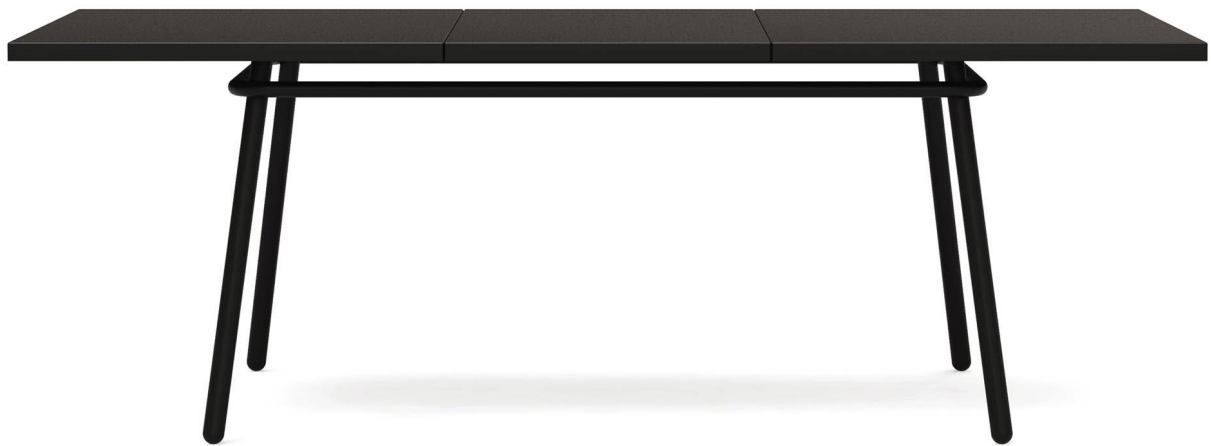

Patio Productions San Diego

2161 Hancock St

San Diego, CA 92110

Phone: 1-888-947-4449

Product Images

Short Description

A600 39.4"x 63"-86.6" Rectangular Extendable Dining Table CP9112 by Via Seaside

Description

Indulge in the enchanting allure of the A600 39.4"x 63"-86.6" Rectangular Extendable Dining Table (CP9112) by Via Seaside, a harmonious fusion of the timeless charm of a French country garden with a contemporary and refined aesthetic. With its graceful presence and modern sensibility, the A600 Collection captures the essence of sophistication. Each piece is meticulously crafted to perfection, showcasing the commitment to impeccable quality and attention to detail.

Includes

- One (1) A600 39.4"x 63"-86.6" Rectangular Extendable Dining Table CP9112

Dimensions

- 39.4"W x 63"-86.6"D x 29.5"H (88.2 lbs.)

Features

- Powder-coated aluminum frames are lightweight, durable, and rust proof
- Rustproof powder-coated aluminum frames are treated with a multi-step finish for maximum outdoor protection
- Mix and match with other Seaside Casual seating to fit your style
- Assembly Required