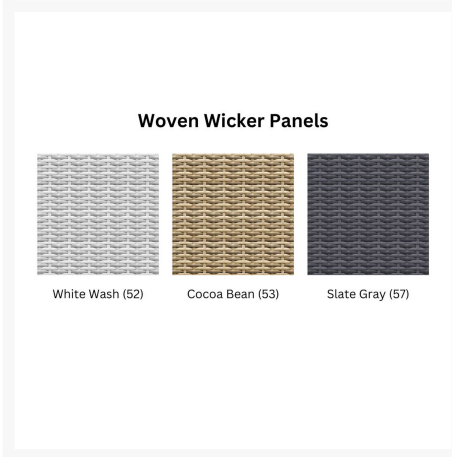

Product Images

Short Description

MAD Bar Side Chair Woven 286W by Seaside Casual

Description

Elevate your outdoor experience with the MAD Bar Side Chair Woven (286W) by Seaside Casual where modern sophistication meets the enduring charm of Adirondack style. The MAD Collection showcases a wide selection of contemporary tables and chairs available in dining, balcony and bar heights, offering versatility for various outdoor setting. With its contemporary aesthetic and versatile selection, the MAD Collection provides a harmonious comfort.

Includes

- One (1) MAD Bar Side Chair Woven 286W
- One (1) Optional Seat Cushion SEA861

Dimensions

- 18.25"W x 20.5"D x 45.5"H (31 lbs.)
- Seat Height: 30"

Features

- EnviroWood® is dense, durable and virtually maintenance free
- Unlike natural wood, EnviroWood® won't crack, fade, or rot over time
- UV protectant and color infused into the EnviroWood®, no painting or waterproofing needed
- 316 marine grade stainless steel fasteners are weather resistant
- Assembly Required