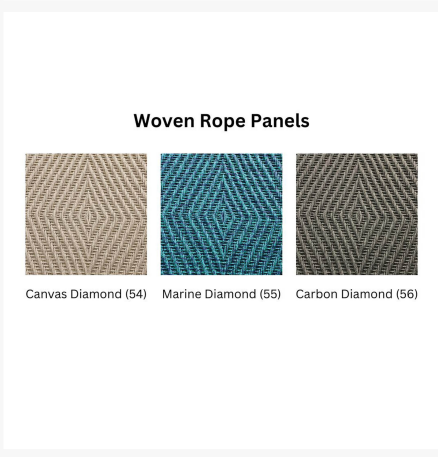

Product Images

Short Description

MAD Bar Side Chair Woven 286W by Seaside Casual

Description

Elevate your outdoor experience with the MAD Bar Side Chair Woven (286W) by Seaside Casual where modern sophistication meets the enduring charm of Adirondack style. The MAD Collection showcases a wide selection of contemporary tables and chairs available in dining, balcony and bar heights, offering versatility for various outdoor setting. With its contemporary aesthetic and versatile selection, the MAD Collection provides a harmonious comfort.

Includes

- One (1) MAD Bar Side Chair Woven 286W
- One (1) Optional Seat Cushion SEA861

Dimensions

- 18.25"W x 20.5"D x 45.5"H (31 lbs.)
- Seat Height: 30"

Features

- EnviroWood® is dense, durable and virtually maintenance free
- Unlike natural wood, EnviroWood® won't crack, fade, or rot over time
- UV protectant and color infused into the EnviroWood®, no painting or waterproofing needed
- 316 marine grade stainless steel fasteners are weather resistant
- Assembly Required