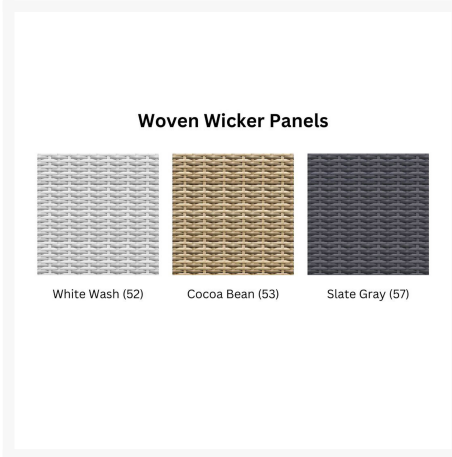

PATIO
PRODUCTIONS

Patio Productions San Diego

2161 Hancock St

San Diego, CA 92110

Phone: 1-888-947-4449

Product Images

Short Description

MAD Dining Side Chair Woven 284W by Seaside Casual