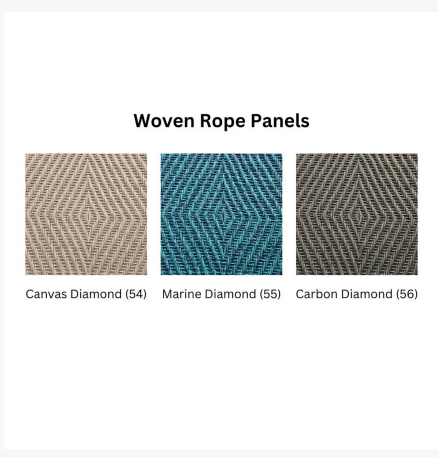

Short Description

MAD Dining Side Chair Woven 284W by Seaside Casual

Description

Elevate your outdoor experience with the MAD Dining Side Chair Woven (284W) by Seaside Casual where modern sophistication meets the enduring charm of Adirondack style. The MAD Collection showcases a wide selection of contemporary tables and chairs available in dining, balcony and bar heights, offering versatility for various outdoor setting. With its contemporary aesthetic and versatile selection, the MAD Collection provides a harmonious comfort.

Includes

- One (1) MAD Dining Side Chair Woven 284W
- One (1) Optional Seat Cushion SEA861

Dimensions

- 18.25"W x 20.5"D x 33.25"H (24 lbs.)
- Seat Height: 17.5"

Features