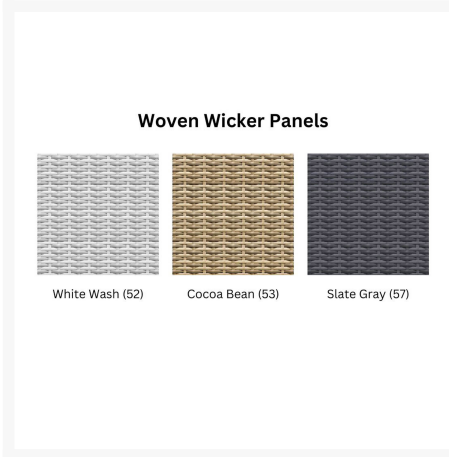

## Short Description

MAD Balcony Arm Chair Woven 282W by Seaside Casual