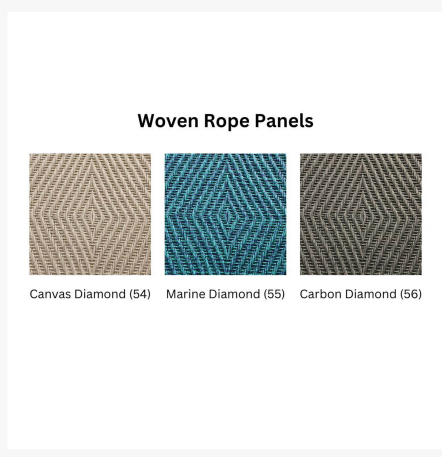

## Short Description

MAD Balcony Arm Chair Woven 282W by Seaside Casual