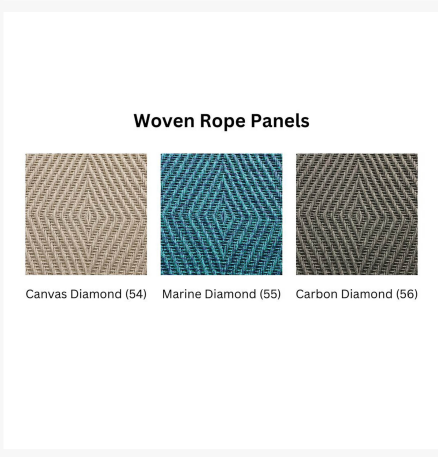

Short Description

MAD Dining Arm Chair Woven 281W by Seaside Casual

Description

Elevate your outdoor experience with the MAD Dining Arm Chair Woven (281W) by Seaside Casual where modern sophistication meets the enduring charm of Adirondack style. The MAD Collection showcases a wide selection of contemporary tables and chairs available in dining, balcony and bar heights, offering versatility for various outdoor setting. With its contemporary aesthetic and versatile selection, the MAD Collection provides a harmonious comfort.

Includes

- One (1) MAD Dining Arm Chair Woven 281W
- One (1) Optional Seat Cushion SEA861

Dimensions

- 24.5"W x 20.5"D x 33.25"H (26 lbs.)
- Seat Height: 17.5"
- Arm Height: 25.5"