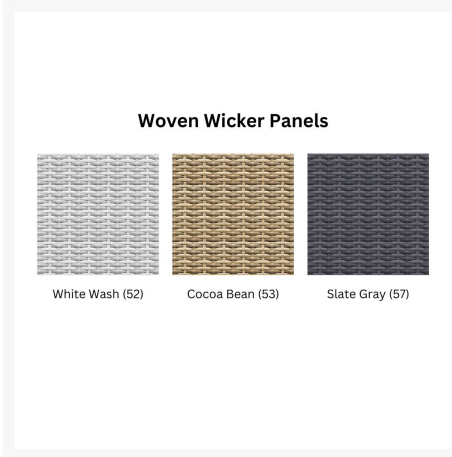

Short Description

MAD Dining Arm Chair Woven 281W by Seaside Casual

Description

Elevate your outdoor experience with the MAD Dining Arm Chair Woven (281W) by Seaside Casual where modern sophistication meets the enduring charm of Adirondack style. The MAD Collection showcases a wide selection of contemporary tables and chairs available in dining, balcony and bar heights, offering versatility for various outdoor setting. With its contemporary aesthetic and versatile selection, the MAD Collection provides a harmonious comfort.

Includes

- One (1) MAD Dining Arm Chair Woven 281W
- One (1) Optional Seat Cushion SEA861

Dimensions

- 24.5"W x 20.5"D x 33.25"H (26 lbs.)
- Seat Height: 17.5"
- Arm Height: 25.5"