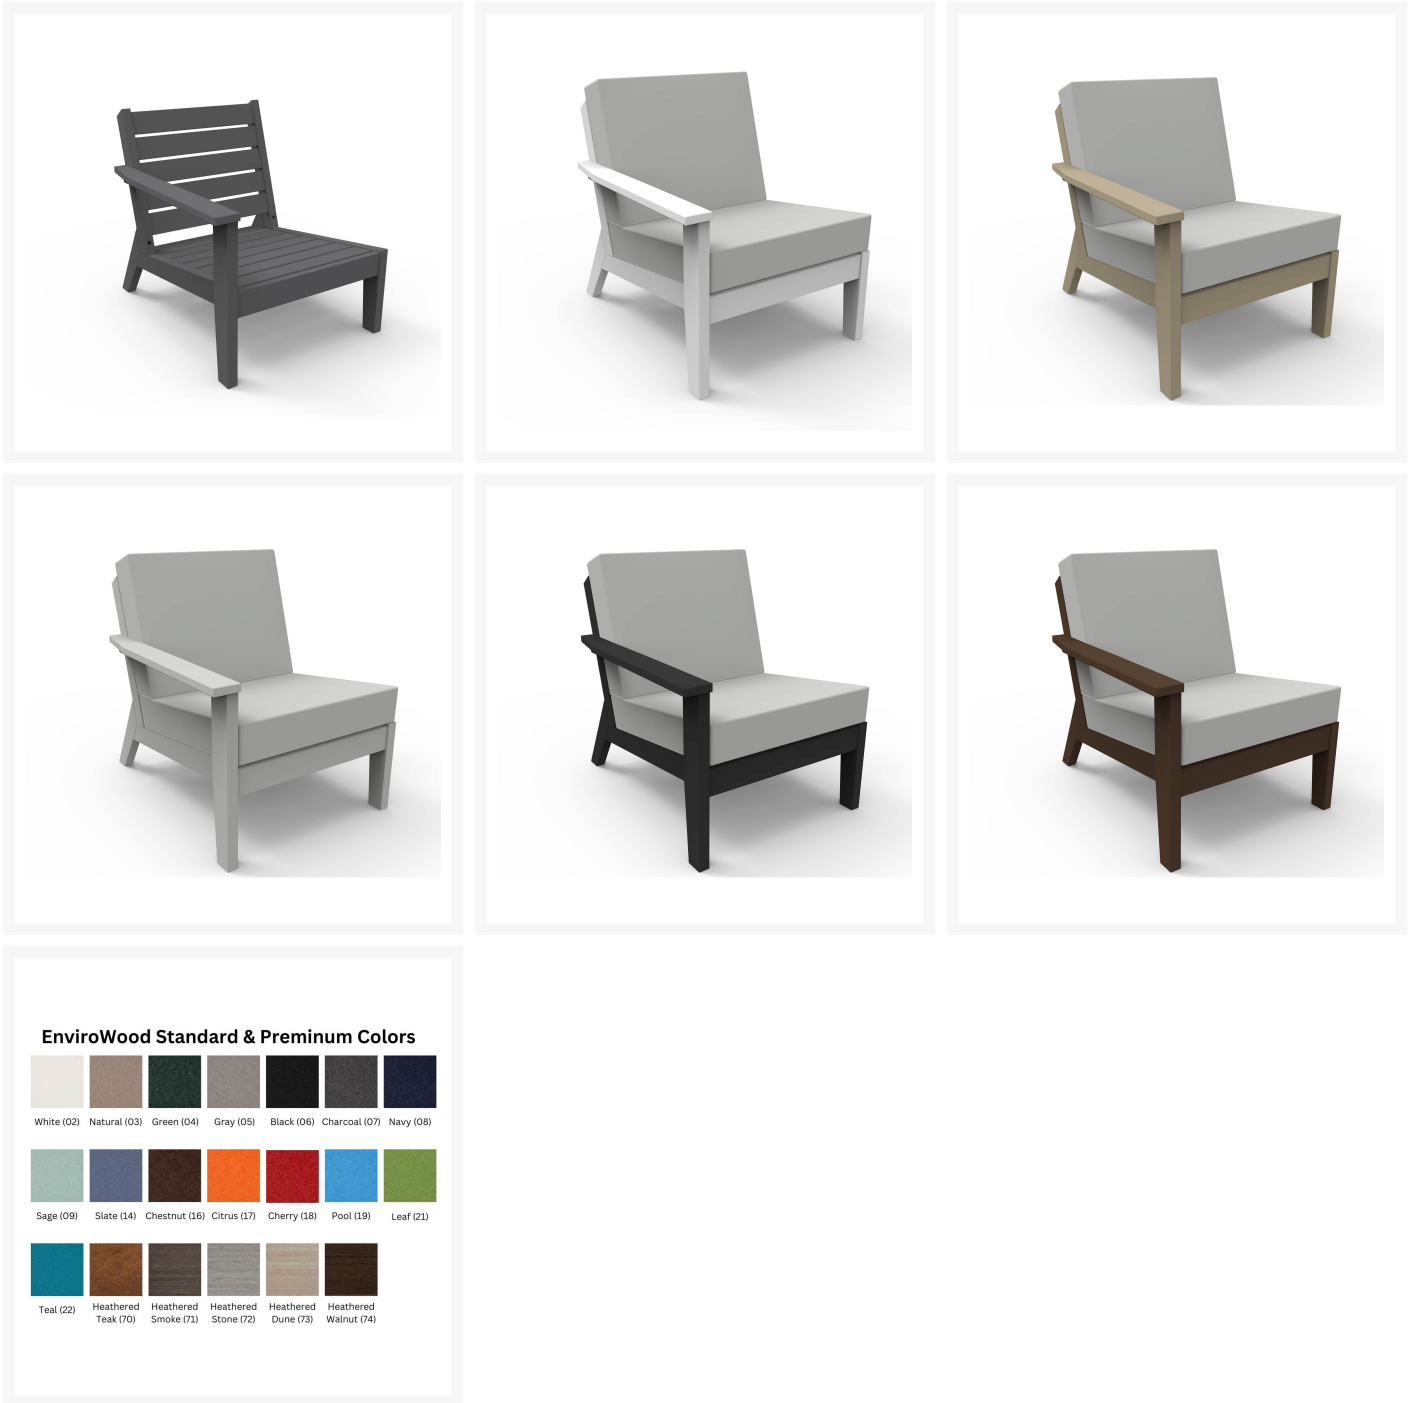

## Product Images

---

## Short Description

DEX Modular Right Arm Lounge Chair 142 by Seaside Casual

## Description

Experience the perfect fusion of signature styling and modular flexibility with the DEX Modular Right Arm Lounge Chair (142) by Seaside Casual. The DEX Collection effortlessly combines deep cushioned comfort with ample space for relaxation and conversation on your deck, patio, or hearth. The DEX Collection offers a range

#### Dimensions

- 29.5"W x 36.5"D x 31.5"H (60 lbs.)
- Seat Height: 19"
- Arm Height: 23"