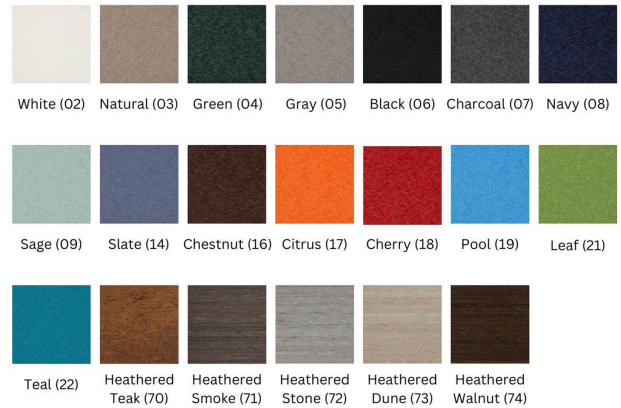

Product Images

EnviroWood Standard & Premium Colors

Short Description

Greenwich 80" Slatted Dining Bench 611S by Seaside Casual

Description

Experience the perfect blend of classic and modern design with the Greenwich 80" Slatted Dining Bench (611S) by Seaside Casual. The Greenwich Collection effortlessly combines timeless elegance with a contemporary touch, resulting in a sophisticated and stylish outdoor experience. Crafted with eco-friendly and weatherproof EnviroWood slats paired with stainless fasteners, versatile fusion option, a myriad of finish and color combinations, the Greenwich Collection perfectly suits any setting.

Includes

- One (1) Greenwich 80" Slatted Dining Bench 611S

Dimensions

- 15"W x 80"D x 18"H (57 lbs.)
- Seat Height: 18"

Features

- EnviroWood® is dense, durable, and virtually maintenance free
- Unlike natural wood, EnviroWood® won't crack, fade, or rot over time
- UV protectant and color infused into the EnviroWood®, no painting or waterproofing needed
- 316 marine grade stainless steel fasteners are weather resistant
- Assembly Required