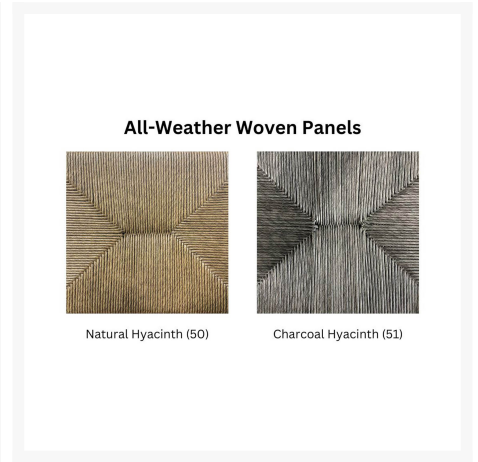

Short Description

Greenwich 60" Woven Dining Bench 603W by Seaside Casual

Description

Experience the perfect blend of classic and modern design with the Greenwich 60" Woven Dining Bench (603W) by Seaside Casual. The Greenwich Collection effortlessly combines timeless elegance with a contemporary touch, resulting in a sophisticated and stylish outdoor experience. Crafted with eco-friendly and weatherproof EnviroWood slats paired with stainless fasteners, versatile fusion option, a myriad of finish and color combinations, the Greenwich Collection perfectly suits any setting.

Includes

- One (1) Greenwich 60" Woven Dining Bench 603W

Dimensions

- 15"W x 60"D x 18"H (38 lbs.)
- Seat Height: 18.5"

Features

- EnviroWood® is dense, durable, and virtually maintenance free
- Unlike natural wood, EnviroWood® won't crack, fade, or rot over time
- UV protectant and color infused into the EnviroWood®, no painting or waterproofing needed
- 316 marine grade stainless steel fasteners are weather resistant
- Assembly Required

Warranty

Seaside Casual's warranty covers manufacturing defects; normal wear and tear is not included. With a little bit of care, your furniture will outlive the warranty for many years.

- EnviroWood®: EnviroWood® is warranted for 20 years in a residential setting and 5 years when used in contract or commercial setting
- Fastener: Stainless steel fasteners are warranted for 20 years in a residential setting and 5 years when