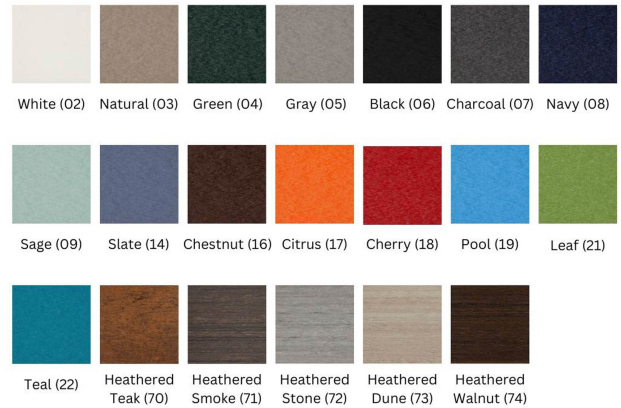

### EnviroWood Standard & Premium Colors