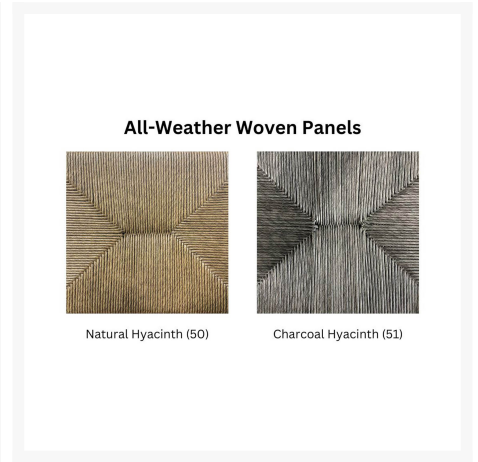

Short Description

Greenwich Woven Dining Arm Chair 602W by Seaside Casual

Description

Experience the perfect blend of classic and modern design with the Greenwich Woven Dining Arm Chair (602W) by Seaside Casual. The Greenwich Collection effortlessly combines timeless elegance with a contemporary touch, resulting in a sophisticated and stylish outdoor experience. Crafted with eco-friendly and weatherproof EnviroWood slats paired with stainless fasteners, versatile fusion option, a myriad of finish and color combinations, the Greenwich Collection perfectly suits any setting.

Includes

- One (1) Greenwich Woven Dining Arm Chair 602W
- One (1) Optional Cushion SEA902

Dimensions

- 26"W x 22.5"D x 35"H (26.5 lbs.)
- Seat Height: 17.5"
- Arm Height: 25.5"

Features

- EnviroWood® is dense, durable and virtually maintenance free
- Unlike natural wood, EnviroWood® won't crack, fade, or rot over time
- UV protectant and color infused into the EnviroWood®, no painting or waterproofing needed
- 316 marine grade stainless steel fasteners are weather resistant
- Assembly Required