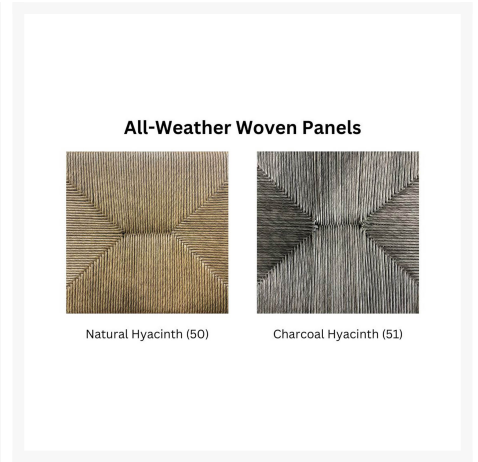

Short Description

Greenwich Woven Dining Side Chair 601W by Seaside Casual

Description

Experience the perfect blend of classic and modern design with the Greenwich Woven Dining Side Chair (601W) by Seaside Casual. The Greenwich Collection effortlessly combines timeless elegance with a contemporary touch, resulting in a sophisticated and stylish outdoor experience. Crafted with eco-friendly and weatherproof EnviroWood slats paired with stainless fasteners, versatile fusion option, a myriad of finish and color combinations, the Greenwich Collection perfectly suits any setting.

Includes

- One (1) Greenwich Woven Dining Side Chair 601W
- One (1) Optional Cushion SEA902

Dimensions

- 20"W x 22.5"D x 35"H (21.5 lbs.)
- Seat Height: 17.5"

Features

- EnviroWood® is dense, durable and virtually maintenance free
- Unlike natural wood, EnviroWood® won't crack, fade, or rot over time
- UV protectant and color infused into the EnviroWood®, no painting or waterproofing needed
- 316 marine grade stainless steel fasteners are weather resistant
- Assembly Required