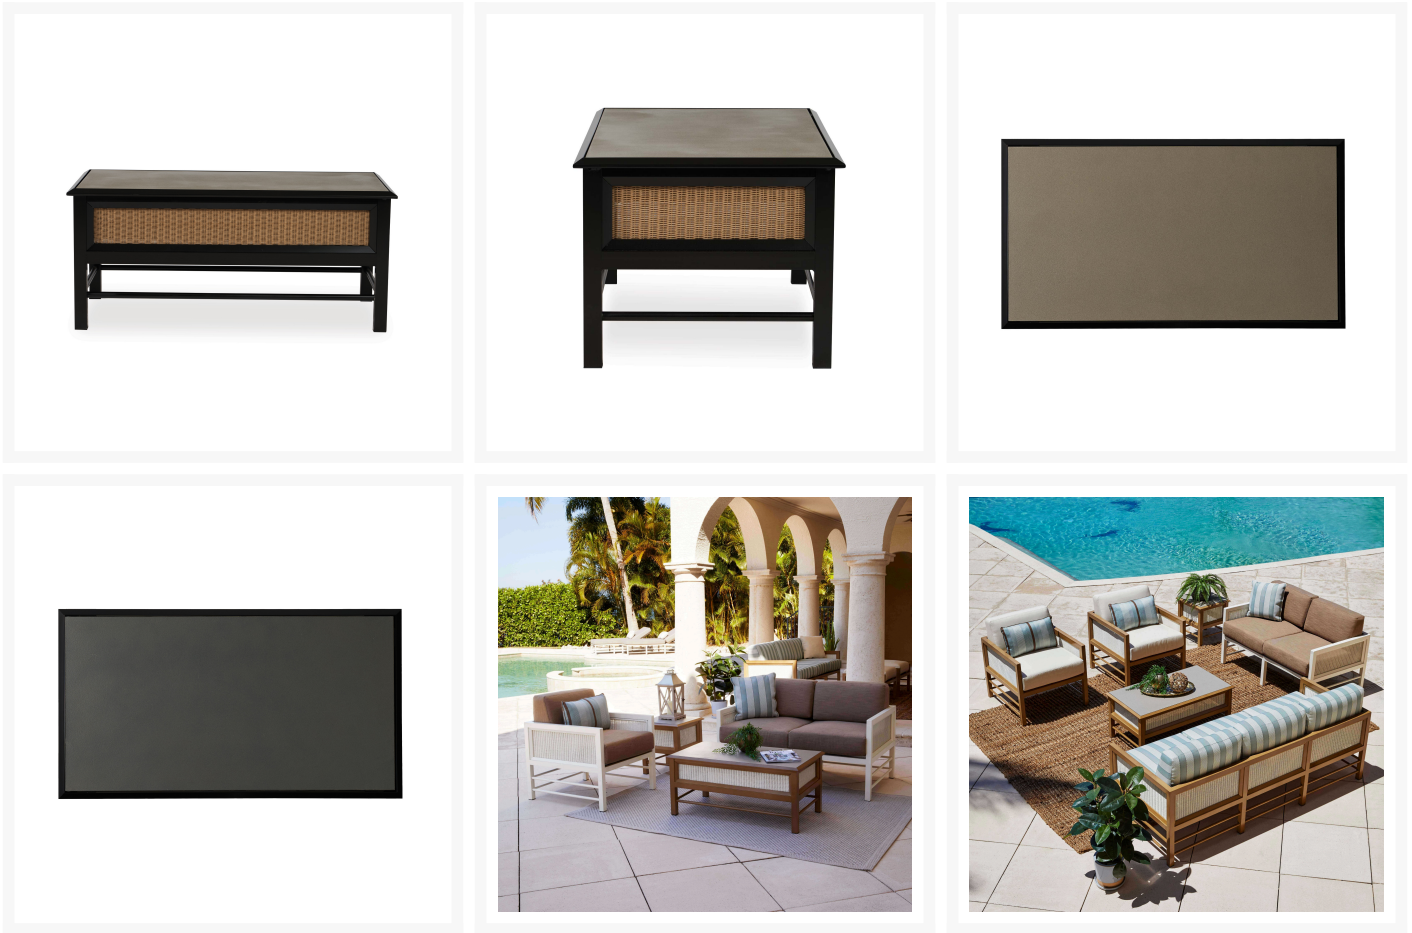

Product Images

Short Description

Southport 39" x 22" Rectangular Cocktail Table 62044 by Lloyd Flanders

Description

Upgrade your outdoor living space to a touch of timeless elegance with the Southport 39" x 22" Rectangular Cocktail Table (62044) by Lloyd Flanders, the Southport Collection features a sleek frame design accented with a beveled extrusion that captures the classic loom panels. With the ability to choose your own color for both the frame and wicker insert, you can easily customize this collection to fit any patio space. Whether you're entertaining guests or relaxing with family, this collection provides both comfort and style, making it the ideal choice.

Includes

- One (1) Southport 39" x 22" Rectangular Cocktail Table 62044

Dimensions

- 17.5"H x 39"W x 21.75"D (35.39 lbs.)

Features

- Lloyd Loom® wicker is all-weather, recyclable, and resistant to fading or cracking

- Aluminum frames are lightweight, durable, and rust proof
- Glass top is extra strong and suitable for regular outdoor exposure
- Mix and match with other Lloyd Flanders seating to fit your style
- No assembly required