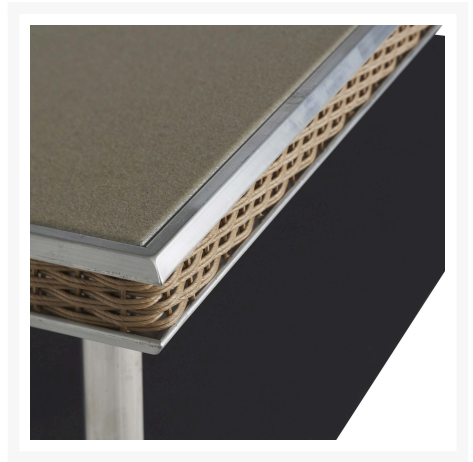

Product Images

Short Description

Visions 42" x 24" Rectangular Taupe Glass Cocktail Table 133044 by Lloyd Flanders

Description

Elevate your home decor to a whole new level of style and sophistication with the Visions 42" x 24" Rectangular Taupe Glass Cocktail Table (133044) by Lloyd Flanders, the innovative Visions Collection is a modern masterpiece, boasting clean lines, unique cushioned inset panels, and moderate scale seating that creates a stunning contemporary silhouette that is for sure to impress. It is not only aesthetically pleasing, but also functional and comfortable, with 20 custom finishes to choose from, you can easily find the perfect color to match your personal taste.

Includes

- One (1) Visions 42" x 24" Rectangular Taupe Glass Cocktail Table 133044

Dimensions

- 17.5"H x 42"W x 24"D (77.33 lbs.)

Features

- Lloyd Loom® wicker is all-weather, recyclable, and resistant to fading or cracking

- Aluminum frames are lightweight, durable, and rust proof
- Glass top is extra strong and suitable for regular outdoor exposure
- Mix and match with other Lloyd Flanders seating to fit your style
- No assembly required