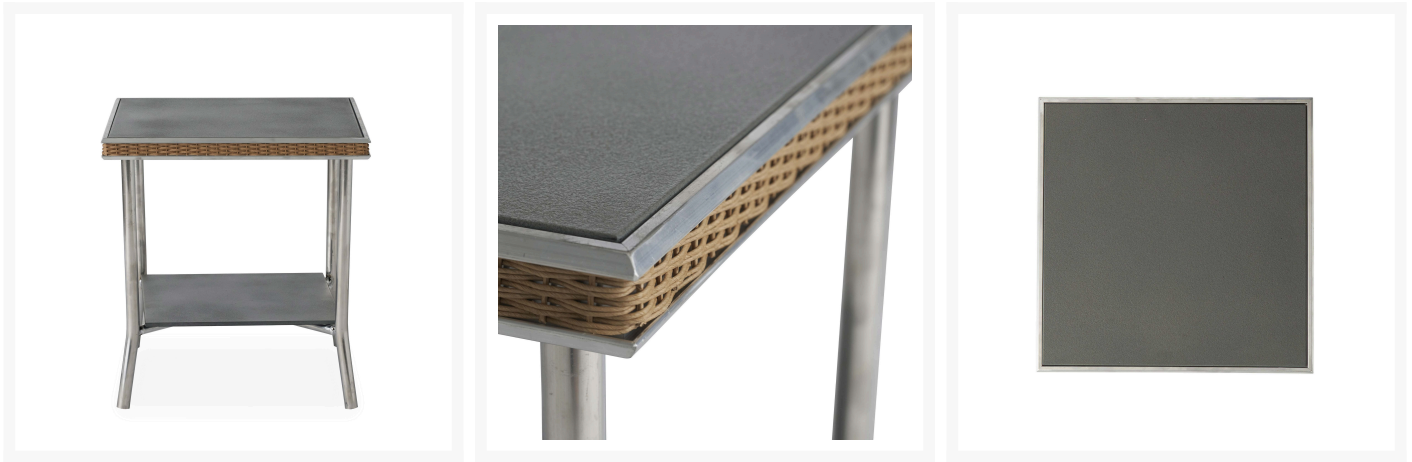

## Short Description

---

Visions 20" Square Charcoal Glass End Table 133343 by Lloyd Flanders

## Description

---

Elevate your home decor to a whole new level of style and sophistication with the Visions 20" Square Charcoal Glass End Table (133343) by Lloyd Flanders, the innovative Visions Collection is a modern masterpiece, boasting clean lines, unique cushioned inset panels, and moderate scale seating that creates a stunning contemporary silhouette that is for sure to impress. It is not only aesthetically pleasing, but also functional and comfortable, with 20 custom finishes to choose from, you can easily find the perfect color to match your personal taste.

Includes

- One (1) Visions 20" Square Charcoal Glass End Table 133343

Dimensions

- 21.5"H x 20"W x 20"D (42.42 lbs.)

Features

- Lloyd Loom® wicker is all-weather, recyclable, and resistant to fading or cracking
- Aluminum frames are lightweight, durable, and rust proof
- Glass top is extra strong and suitable for regular outdoor exposure
- Mix and match with other Lloyd Flanders seating to fit your style
- No assembly required