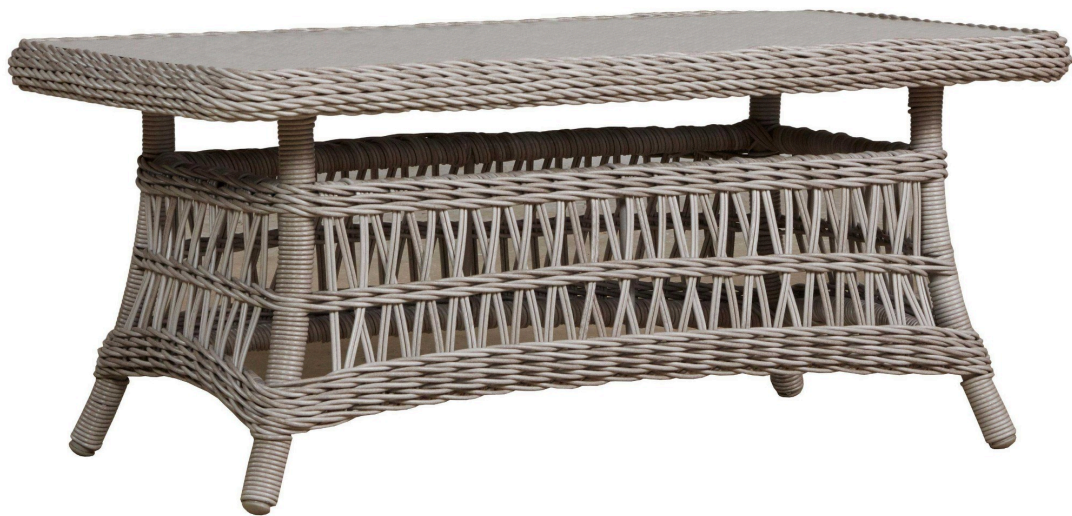

Product Images

Short Description

Mackinac 44" x 24" Rectangular Woven Top Cocktail Table 273144 by Lloyd Flanders

Description

Experience the timeless beauty of outdoor living with the Mackinac 44" x 24" Rectangular Woven Top Cocktail Table (273144) by Lloyd Flanders, the stunning Mackinac Collection pays homage to a bygone era, transporting you to a simpler time where you can bask in life's simple pleasure. Its romantic styling is complemented by nautical teak table tops, bold woven frameworks, and luxuriously comfortable seating. The open weave design and deep-seated comfort provide the perfect setting to relax and unwind.

Includes

- One (1) Mackinac 44" x 24" Rectangular Woven Top Cocktail Table 273144

Dimensions

- 18.5"H x 44"W x 24"D (55.71 lbs.)

Features

- 100% virgin vinyl High-Density Polyethylene (HDPE) wicker is all-weather, recyclable, and resistant to fading or cracking
- Aluminum frames are lightweight, durable, and rust proof
- Woven top with lay on glass is extra strong and suitable for regular outdoor exposure
- Mix and match with other Lloyd Flanders seating to fit your style
- No assembly required