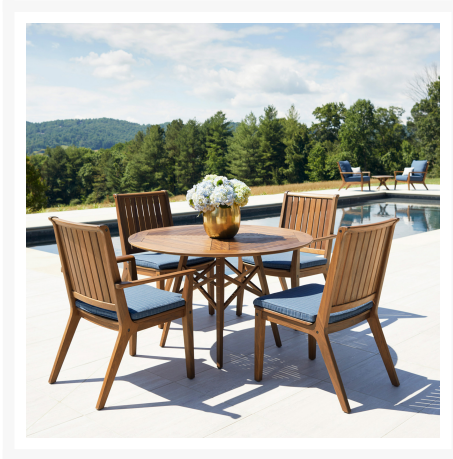

Short Description

Sky Dining Side Chair 61020 by Jensen Outdoor

Description

Experience the allure of outdoor living with the Sky Dining Side Chair (61020) by Jensen Outdoor. Crafted with meticulous attention to detail, the Sky Collection showcases clean, modern lines and delicate transitional accents. Its 100% FSC®-certified Ipe timber frame embodies both durability and sustainability, effortlessly harmonizing with the nature beauty of your surroundings and complementing your personal style. The deep, chocolate brown hue of the Ipe timber frame ages gracefully, transforming into a captivating silver patina over time.

Includes

- One (1) Sky Dining Side Chair 61020
- One (1) Optional Seat Cushion 61026-61027

Dimensions

- 37"H x 26"W x 21"D
- Seat Height: 17"